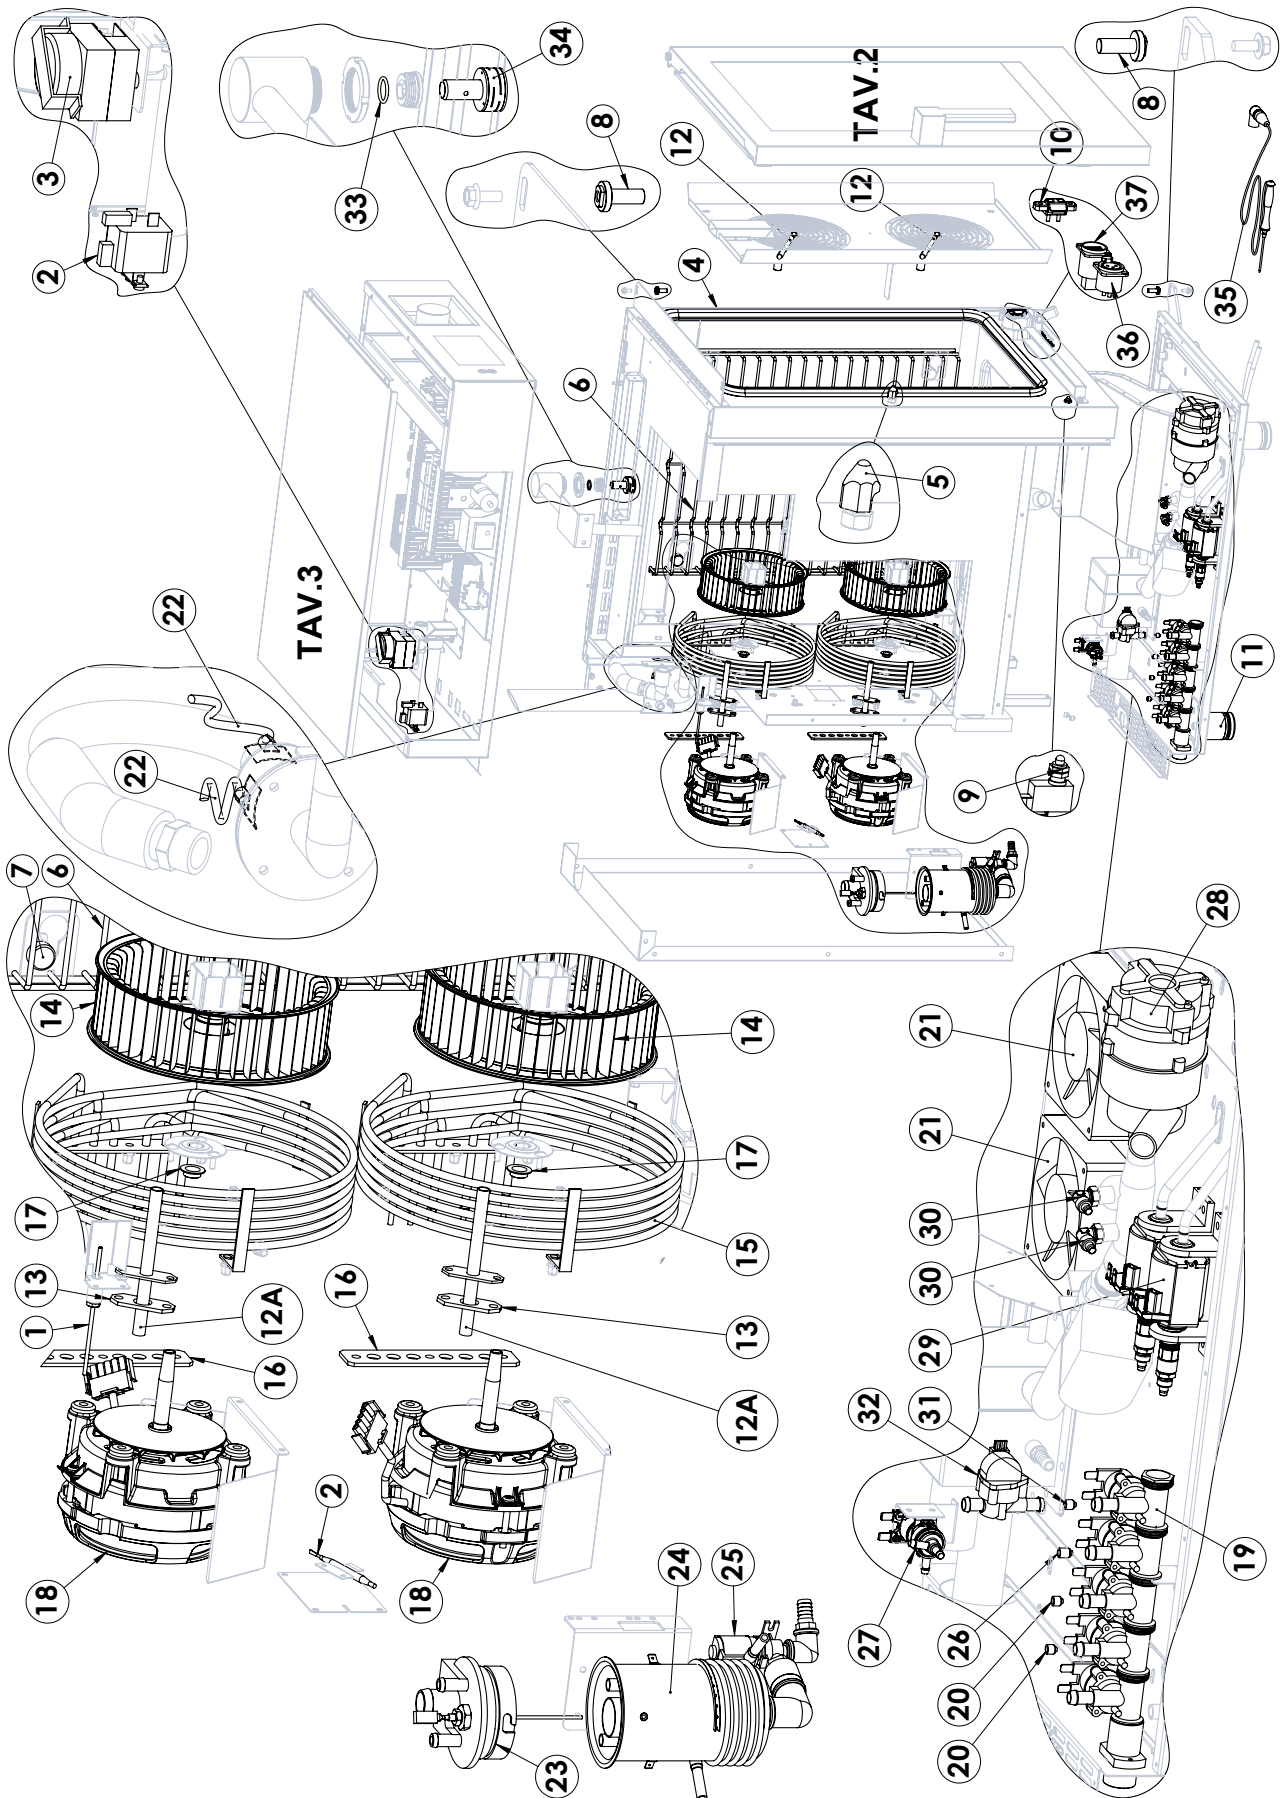

MSTBB 1011 E
2019_05
01

MSTBB 1011 E
2019_05
02

MSTBB 1011 E
2019_05
03

MSTBB 1011 E
2019_05

Pozice	Název	Kód
1	Temperature probe	6000093
2	Safety thermostat	6010026
3	Motor for valve	6031013
4	Black oven seal	7070100
5	Locking dog	5900124
6	Grids rack	2022738
7	Bearing pin for grids rack	2022579
8	spindle for door	2023277
9	Door microswitch	6043080
10	Door light connector	2025251
11	Adjustable foot	5900030
12	Humidifier pipe	2022905
12A	Humidifier pipe	2022900
13	Humidifier pipe seal	2027809
14	Oven fan 200x61	5901120
15	Heating element 6600 W 230V	6002173
16	Resistance seal	2027323
17	Motor shaft seal	6090171
18	Motor 3ph	6033156
19	Solenoid valve for water	6042114
20	Nozzle for humidifying pipe	6042091
21	Fan	6033175
22	Umidity probe	6000111
23	Gasket for boiler	6090166
24	Boiler	6003902
25	Solenoid drain valve boiler	6042077
26	Nozzle for boiler	6042095
27	Solenoid valve for rinse	6042082
28	Pump for washing system	6042139
29	Detergent pump / Rinse pump	6042140
30	Sst elbow 1/8	7050331
31	Nozzle for washing system	6042087
32	Flow meter	6042122
33	O-ring for diffuser washing system	6090138
34	Diffuser washing system	2027715
35	Core probe	6000124
36	Core probe connector	6000125
37	USB 2.0	6060045
38dx	Complete door DX with glass	2027752
38sx	Complete door SX with glass	
39	Screen-printed glass panel for oven (assembled)	2022817
40	Complete Door Handle	2026379
41	Cap for door microswitch	2022746

MSTBB 1011 E
2019_05

Pozice	Název	Kód
42	Galss bumper	2021521
43	Caps for basin	2012707
44	Door light connector	2025007
45	Door light	2027673
46	Knob for encoder	2024892
47	Encoder push	6010133
48	Oven Keyboard	6010205
49	Keyboard ON/OFF	6010136
50	Trasformer 230V/24V AC	6041100
51	Power relay	6041008
52	Fuse 8A-T	6060112
53	Fuse 3,15A-T	6060101
54	Contactactor 9A	6046033
55	Fuse 10A-T	6060111
56	Oven main board	6010195
57	Buzzer	6010103
58	Inverter for motor	6010202
59	Light trasformer	6041099
60	Boiler expansion board	6010153