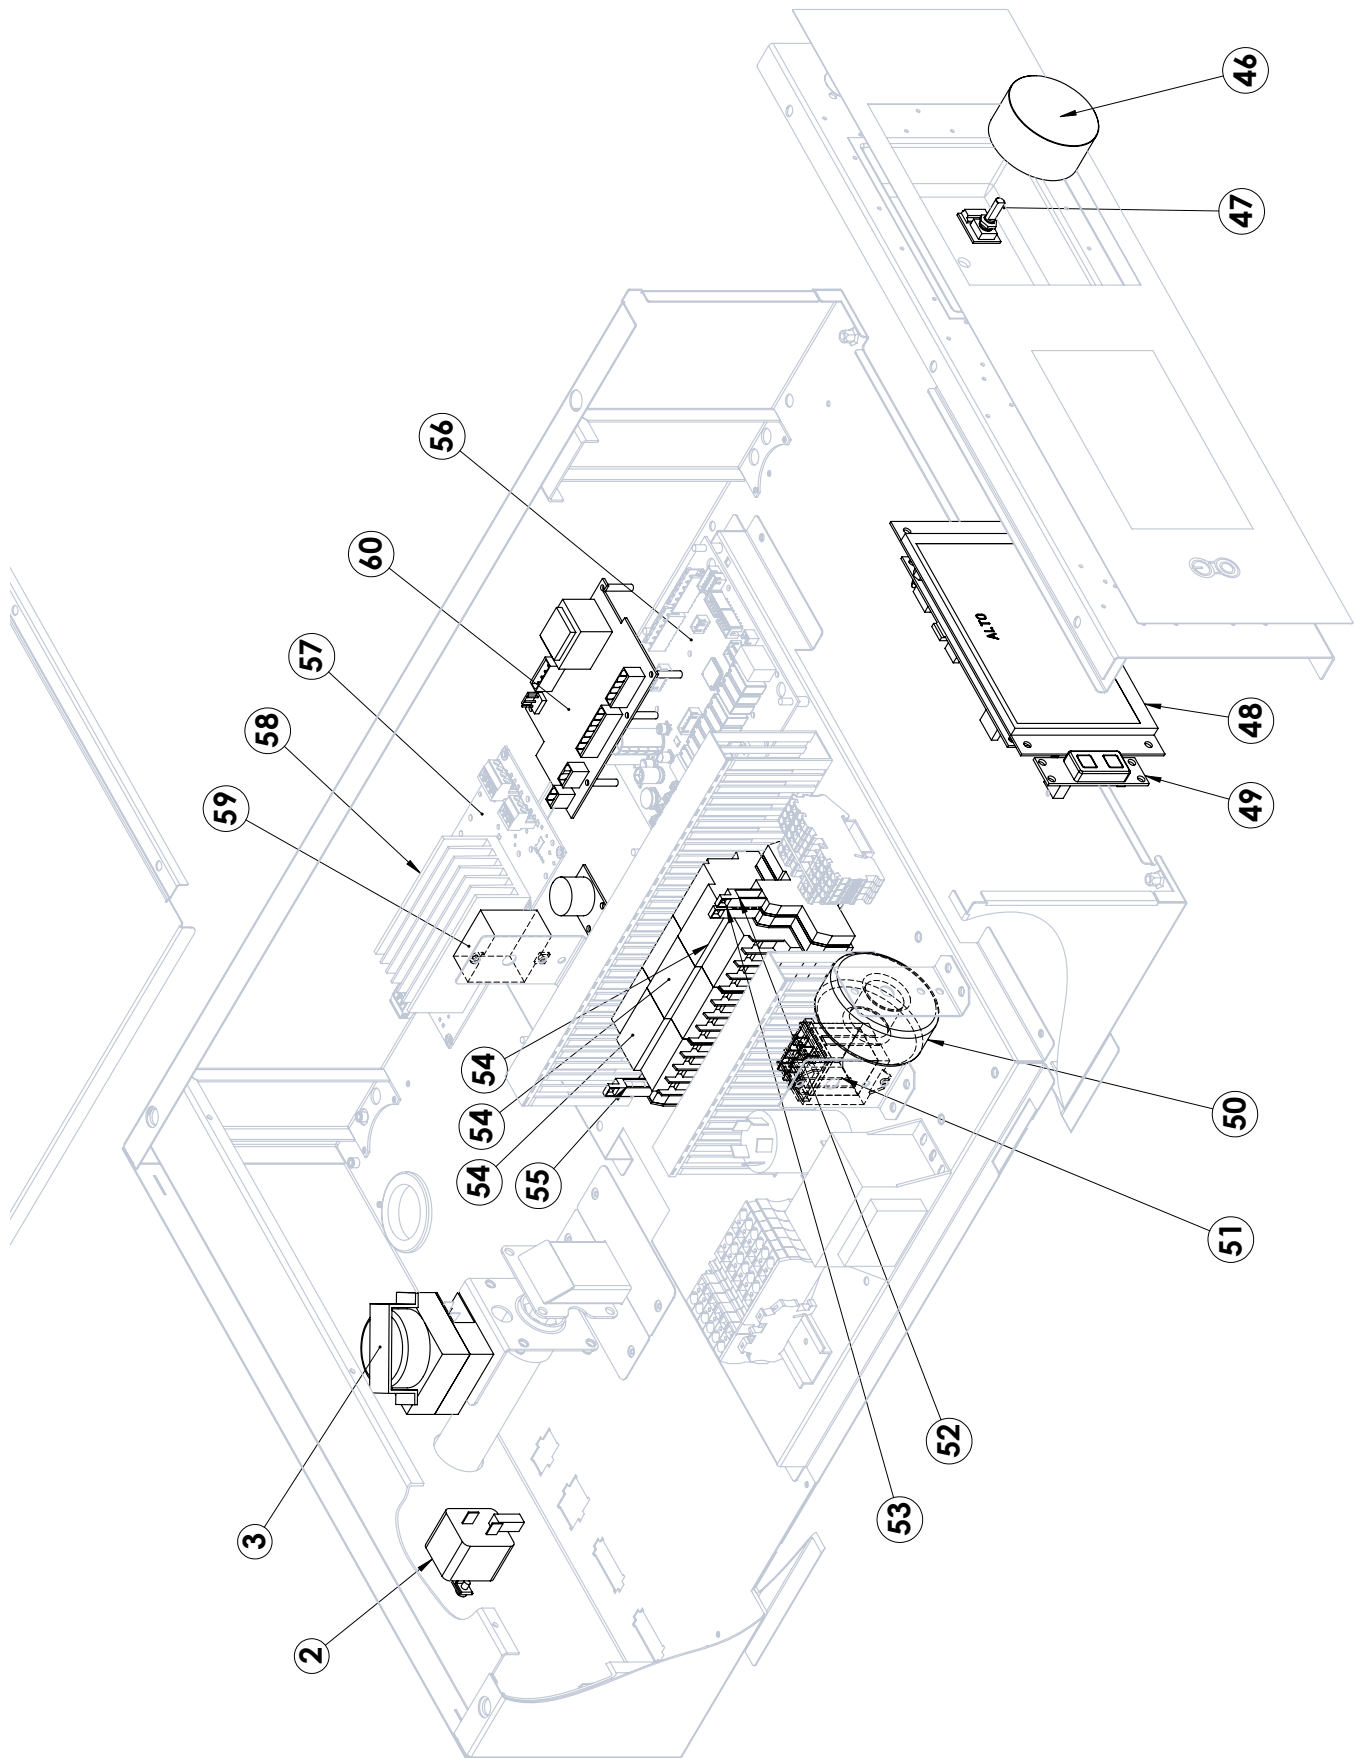

MSTBB 1011 E
2019_05
01

MSTBB 1011 E
2019_05
02

MSTBB 1011 E
2019_05
03

MSTBB 1011 E
2019_05

Pozice	Název	Kód
1	Temperature probe	6000093
2	Safety thermostat	6010026
3	Motor for valve	6031013
4	Black oven seal	7070100
5	Locking dog	5900124
6	Grids rack	2022738
7	Bearing pin for grids rack	2022579
8	spindle for door	2023277
9	Door microswitch	6043080
10	Door light connector	2025251
11	Adjustable foot	5900030
12	Humidifier pipe	2022905
12A	Humidifier pipe	2022900
13	Humidifier pipe seal	2027809
14	Oven fan 200x61	5901120
15	Heating element 6600 W 230V	6002173
16	Resistance seal	2027323
17	Motor shaft seal	6090171
18	Motor 3ph	6033156
19	Solenoid valve for water	6042114
20	Nozzle for humidifying pipe	6042091
21	Fan	6033175
22	Umidity probe	6000111
23	Gasket for boiler	6090166
24	Boiler	6003902
25	Solenoid drain valve boiler	6042077
26	Nozzle for boiler	6042095
27	Solenoid valve for rinse	6042082
28	Pump for washing system	6042139
29	Detergent pump / Rinse pump	6042140
30	Sst elbow 1/8	7050331
31	Nozzle for washing system	6042087
32	Flow meter	6042122
33	O-ring for diffuser washing system	6090138
34	Diffuser washing system	2027715
35	Core probe	6000124
36	Core probe connector	6000125
37	USB 2.0	6060045
38dx	Complete door DX with glass	2027752
38sx	Complete door SX with glass	
39	Screen-printed glass panel for oven (assembled)	2022817
40	Complete Door Handle	2026379
41	Cap for door microswitch	2022746

MSTBB 1011 E
2019_05

Pozice	Název	Kód
42	Galss bumper	2021521
43	Caps for basin	2012707
44	Door light connector	2025007
45	Door light	2027673
46	Knob for encoder	2024892
47	Encoder push	6010133
48	Oven Keyboard	6010205
49	Keyboard ON/OFF	6010136
50	Trasformer 230V/24V AC	6041100
51	Power relay	6041008
52	Fuse 8A-T	6060112
53	Fuse 3,15A-T	6060101
54	Contactactor 9A	6046033
55	Fuse 10A-T	6060111
56	Oven main board	6010195
57	Buzzer	6010103
58	Inverter for motor	6010202
59	Light trasformer	6041099
60	Boiler expansion board	6010153