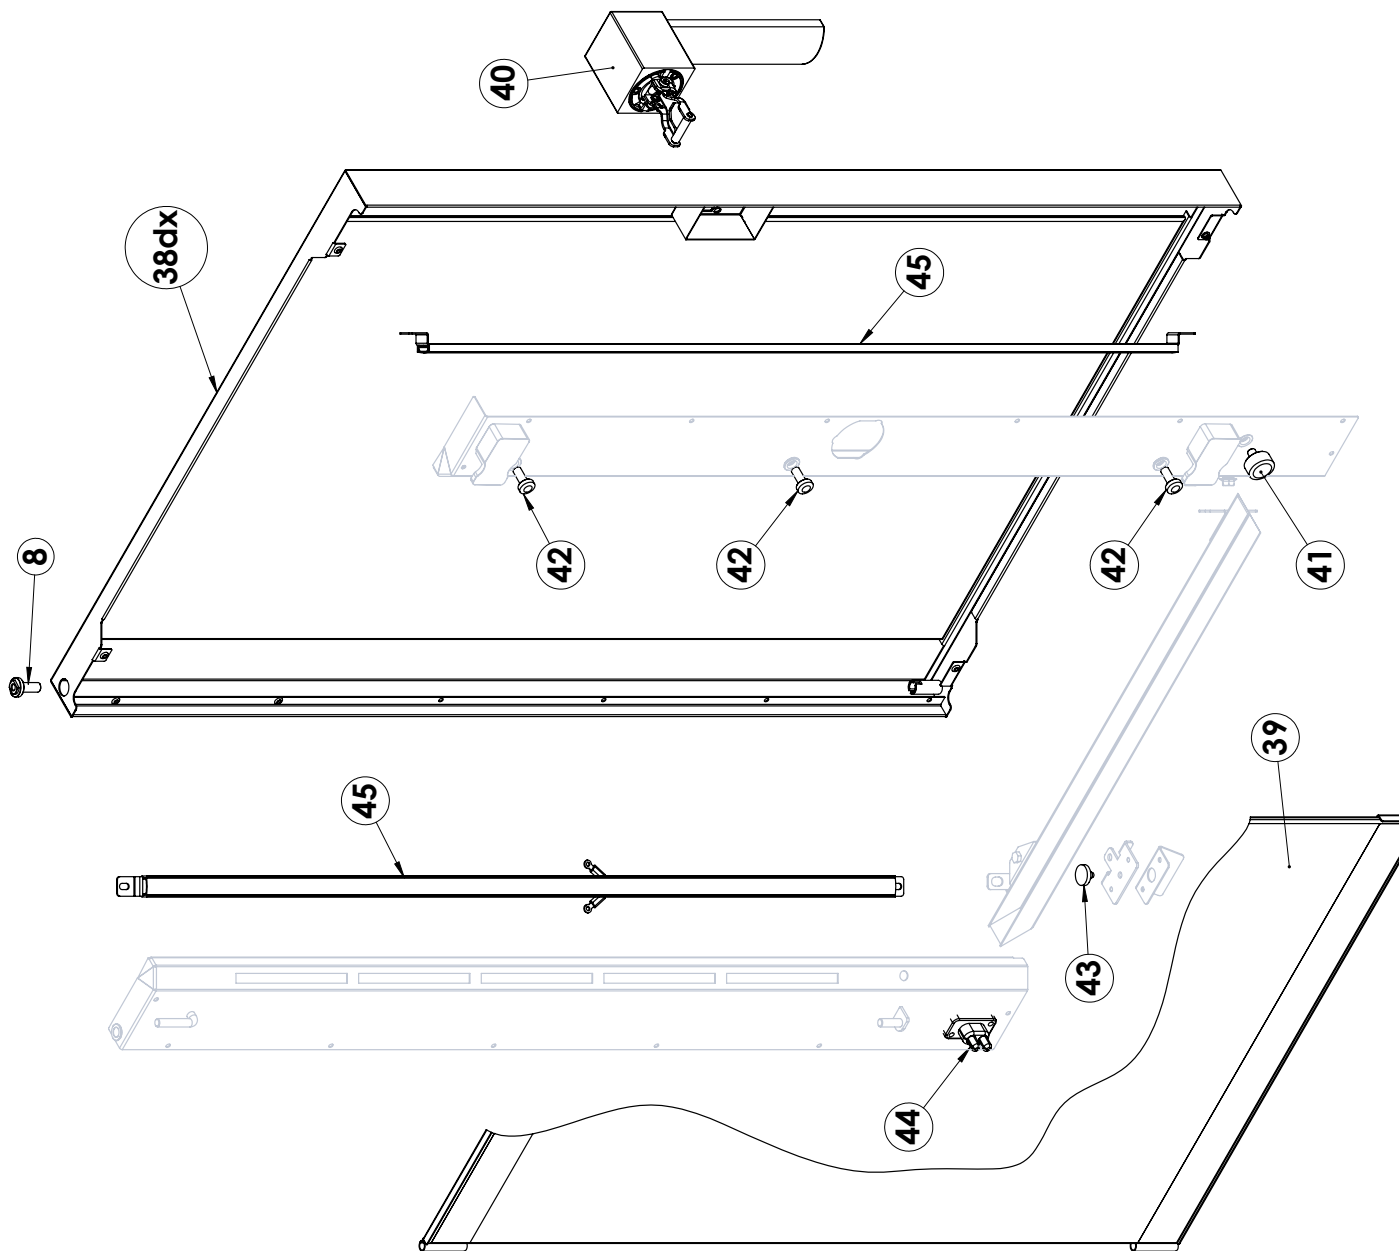

MSTBB 1011 E
2019_05
01

MSTBB 1011 E
2019_05
02

MSTBB 1011 E
2019_05
03

MSTBB 1011 E
2019_05

Pozice	Název	Kód
1	Temperature probe	6000093
2	Safety thermostat	6010026
3	Motor for valve	6031013
4	Black oven seal	7070100
5	Locking dog	5900124
6	Grids rack	2022738
7	Bearing pin for grids rack	2022579
8	spindle for door	2023277
9	Door microswitch	6043080
10	Door light connector	2025251
11	Adjustable foot	5900030
12	Humidifier pipe	2022905
12A	Humidifier pipe	2022900
13	Humidifier pipe seal	2027809
14	Oven fan 200x61	5901120
15	Heating element 6600 W 230V	6002173
16	Resistance seal	2027323
17	Motor shaft seal	6090171
18	Motor 3ph	6033156
19	Solenoid valve for water	6042114
20	Nozzle for humidifying pipe	6042091
21	Fan	6033175
22	Umidity probe	6000111
23	Gasket for boiler	6090166
24	Boiler	6003902
25	Solenoid drain valve boiler	6042077
26	Nozzle for boiler	6042095
27	Solenoid valve for rinse	6042082
28	Pump for washing system	6042139
29	Detergent pump / Rinse pump	6042140
30	Sst elbow 1/8	7050331
31	Nozzle for washing system	6042087
32	Flow meter	6042122
33	O-ring for diffuser washing system	6090138
34	Diffuser washing system	2027715
35	Core probe	6000124
36	Core probe connector	6000125
37	USB 2.0	6060045
38dx	Complete door DX with glass	2027752
38sx	Complete door SX with glass	
39	Screen-printed glass panel for oven (assembled)	2022817
40	Complete Door Handle	2026379
41	Cap for door microswitch	2022746

MSTBB 1011 E
2019_05

Pozice	Název	Kód
42	Galss bumper	2021521
43	Caps for basin	2012707
44	Door light connector	2025007
45	Door light	2027673
46	Knob for encoder	2024892
47	Encoder push	6010133
48	Oven Keyboard	6010205
49	Keyboard ON/OFF	6010136
50	Trasformer 230V/24V AC	6041100
51	Power relay	6041008
52	Fuse 8A-T	6060112
53	Fuse 3,15A-T	6060101
54	Contactactor 9A	6046033
55	Fuse 10A-T	6060111
56	Oven main board	6010195
57	Buzzer	6010103
58	Inverter for motor	6010202
59	Light trasformer	6041099
60	Boiler expansion board	6010153