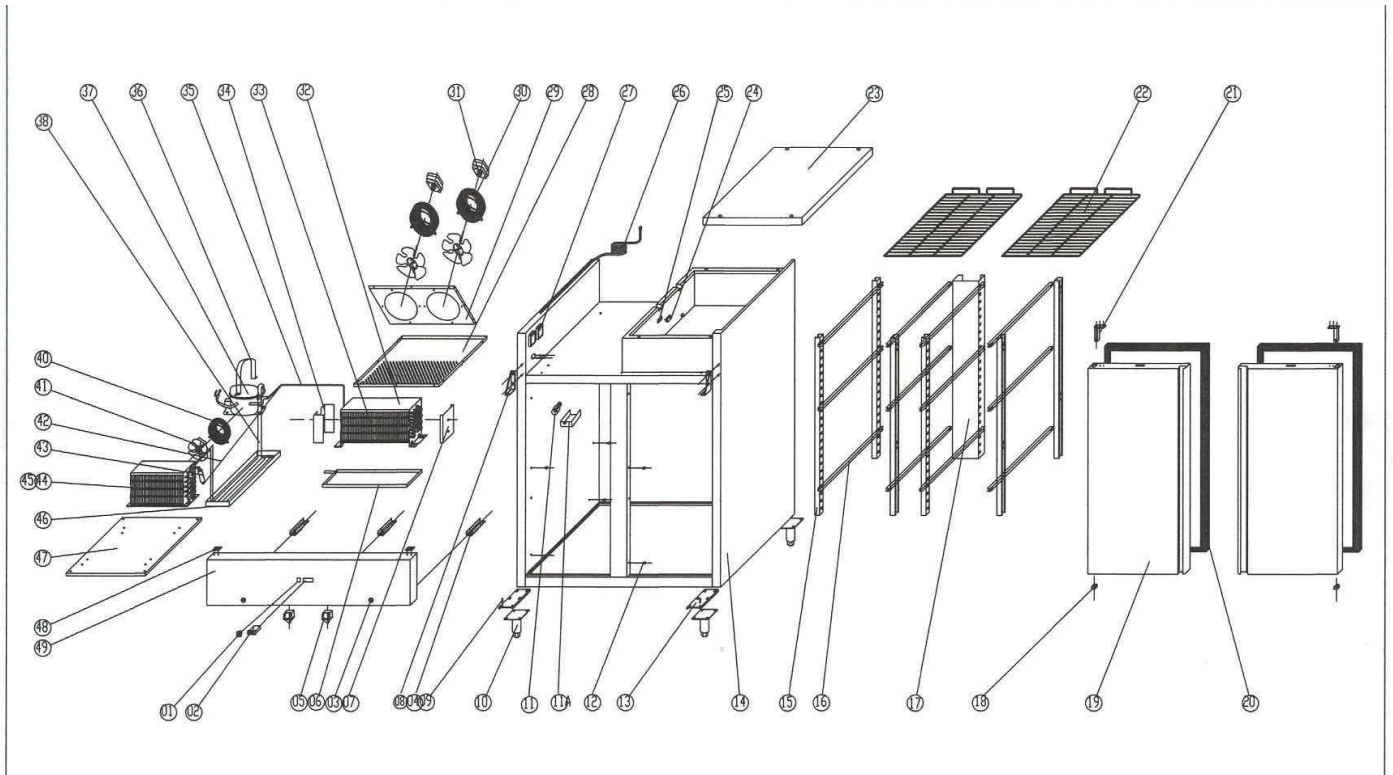

MN 1300
2020_08

MN 1300
2020_08

Pozice	Kód	Název
1	S900.01	MAIN SWITCH
2	GN650BT.16T	THERMOSTAT(WITH 2 PROBES)
3	GN650TN.86	LOCK
4	GN650TN.43	FRONT PANEL FIXED CLIP
5	GN650TN.48	DOOR SWITCH
6	GN1410TN.02	EVAPORATOR WATER PAN
7	GN650BT.03	EVAPORATOR BACK GUIDE
8	GN650TN.15	UP HINGE
9	S900.06	DOWN HINGE AXIS
10	GN650TN.07	FEET
11	GN650TN.02	LAMP
11A	GN650TN.03	LAMP COVER
12	GN650TN.01	SUPPORT LOCATED NUT
13	GN650TN.05	DOWN HINGE
14	GN1410TN.03	BODY
15	GN650TN.50	SUPPORT
16	GN650TN.35	GUIDE/LEFT/RIGHT
17	GN1410TN.04	BACK MIDDLE SUPPORT
18	GN650TN.10	DOWN HINGE AXIS JACKET
19	GN650TN.11	DOOR
20	GN650TN.13	GASKET
21	GN650TN.14	DOOR SPRING
22	GN650TN.08	SHELF
23	GN1410TN.05	TOP
24	S900.31	SENSOR FIXED CLIP
25	GN650TN.17	PROBE PADDING
26	S900.47	PLUG
NO.	CODE	NAME
27	GN650TN.16	JUNCTION BOX
28	GN1410TN.06	AIRFLOW DUCT BOARD
29	GN1410TN.07	FAN SUPPORT
30	GN650TN.23	WALL RING
31	GN650BT.11	EVAPORATOR FAN
32	GN1410TN.08	EVAPORATOR COVER
33	GN1410TN.01	EVAPORATOR
34	GN650BT.07	EVAPORATOR FRONT GUIDE
35	GN1410TN.09	SUCTION TUBE
36	GN1410TN.10	COMPRESSOR SAFETY BAND
37	GN1410TN.11	COMPRESSOR