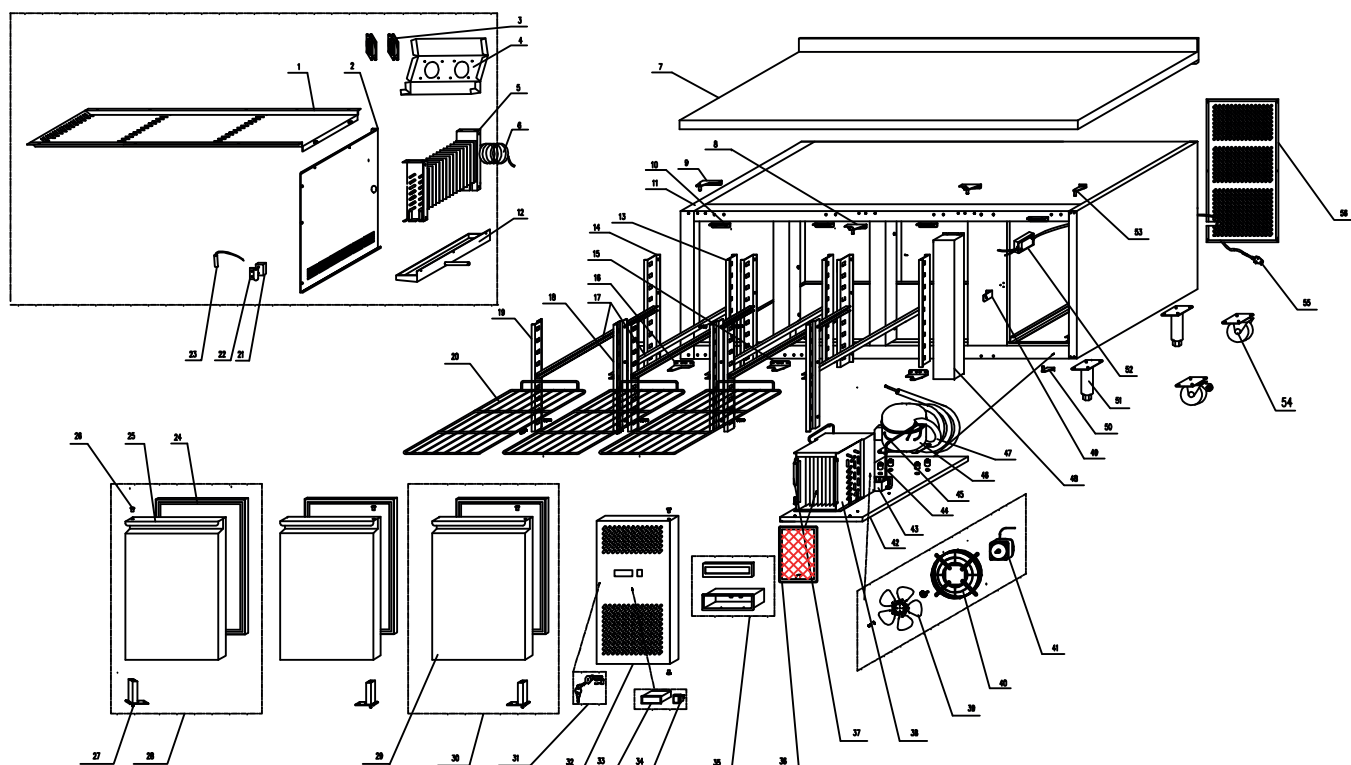

MNT 3D  
2021\_05

MNT 3D  
2021\_05

Pozice	Kód	Název
01	GN3100TN.01.201	AIR FLOW COUDUCT BOARD
	GN3100TN.01.304	
02	GN1100TN.02.201	EVAPORATOR COVER
	GN1100TN.02.304	
03	GN1100TN.03	EVAPORATOR FAN
04	GN2100BT.04	EVAPORATOR FAN SUPPORT
05	GN1100TN.05	EVAPORATOR
06	GN3100TN.06	CAPILLARY
07	GN3200TN.07.201	TOP
	GN3200TN.07.304	
08	GN2100TN.08	UP HINGE/RIGHT
09	GN1100TN.08	UP HINGE/LEFT
10	GN1100TN.09	CONTINUOUS BLOCK OF TOP
11	GN3100TN.11	BODY
12	GN1100TN.11	EVAPORATOR WATER TRAY
13	GN1100TN.12.201	BACK SUPPORT/RIGHT
	GN1100TN.12.304	
14	GN1100TN.13.201	BACK SUPPORT/LEFT
	GN1100TN.13.304	
15	GN2100TN.15	DOWN HINGE/RIGHT
16	GN1100TN.14	DOWN HINGE/LEFT
17	GN1100TN.15.201	GUIDE SET
	GN1100TN.15.304	
18	GN1100TN.16.201	FRONT SUPPORT/RIGHT
	GN1100TN.16.304	
19	GN1100TN.17.201	FRONT SUPPORT/LEFT
	GN1100TN.17.304	
20	GN1100TN.18	SHELF
21	GN1100TN.19.201	PROBE PADDING
	GN1100TN.19.304	
22	GN1100TN.20.201	PROBE FIXED CLIP
	GN1100TN.20.304	
23	GN1100TN.21	PROBE
24	GN1100TN.22	GASKET
25	GN1100TN.23.201	DOOR/LEFT
	GN1100TN.23.304	
26	GN1100TN.24	DOOR AXIS COVER
27	GN1100TN.25	DOOR SPRING