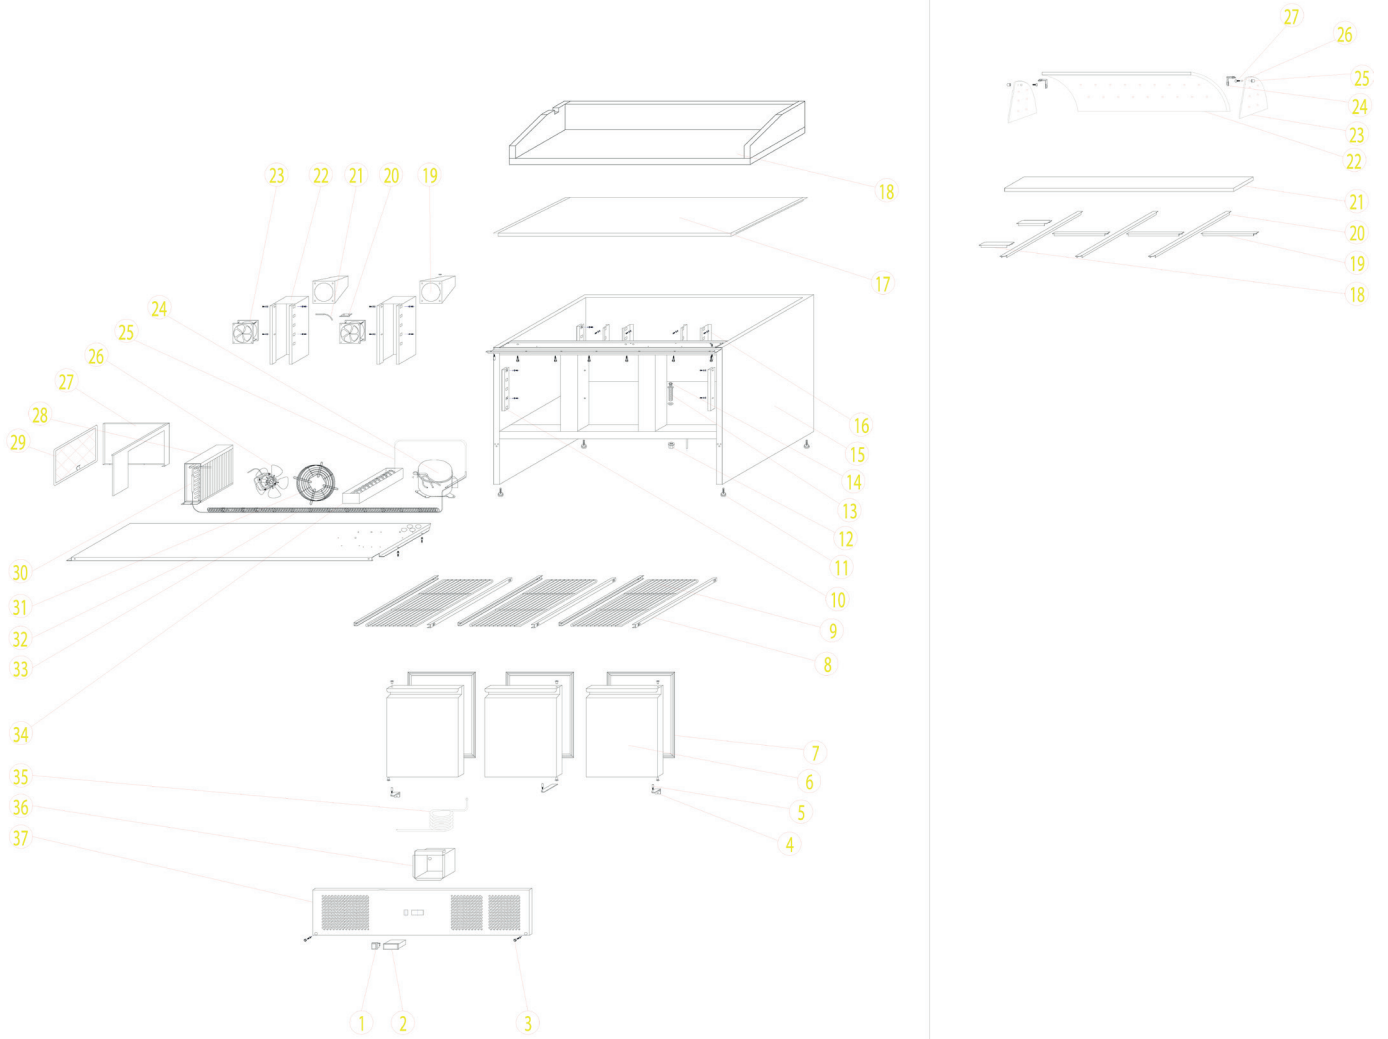

MP 903
2020_08

MP 903
2020_08

Pozice	Kód	Název	
01	S900.01	MAIN SWITCH	
02	S900.02	THERMOSTAT	
03	S900.03	PLASTIC CAP	
04	S900.05	DOWN HINGE/RIGHT/LEFT	
05	S900.06	DOWN HINGE AXIS	
06	S900.07	DOOR RIGHT/LEFT	
07	S900.08	GASKET	
08	S900.10	GUIDE/RIGHT/LEFT	
09	S900.11	SHELF	
10	S900.12	SIDE SUPPORT/RIGHT/LEFT	
11	S900.13	FEET	
12	S900.14	DRAIN PIPE NUT	
13	S900.15	DRAIN PIPE	
14	S900.16	DRAIN PIPE COVER	
15	S903.01	BODY	
16	S900.18	BACK SUPPORT/RIGHT/LEFT	
17	S903PZ.01	TMP KEEPING BOX	
18	S903PZ.02	GRANITE PANNEL	
19	S901.03	AIRFLOW DUCT	
20	S900.31	SENSOR FIXED CLIP	
21	S900.32	SENSOR	
22	S901.04	CIRCLE FAN SUPPORT	
23	GN2100TN.23	CIRCLE FAN	
24	S903.05	COMPRESSOR	
25	S900.36	DISCHARGE TUBE	
26	GN650TN.34	CONDENSER FAN	
27	S903.06	CONDENSER COVER BOARD	
28	GN650TN.38	CONDENSER	
29	S903.08	FILTER	
30	S1410TN.14	FILTER DRIER	
31	GN650TN.46	BASKET GUARD GRILLS	
32	S903.09	UNIT BOARD	
33	S900.43	CAPILLARY	
34	S900.40A	WATER PAN	
35	S900.47	PLUG	
36	S900.48	JUNCTION BOX	
37	S903.11	FRONT PANEL	