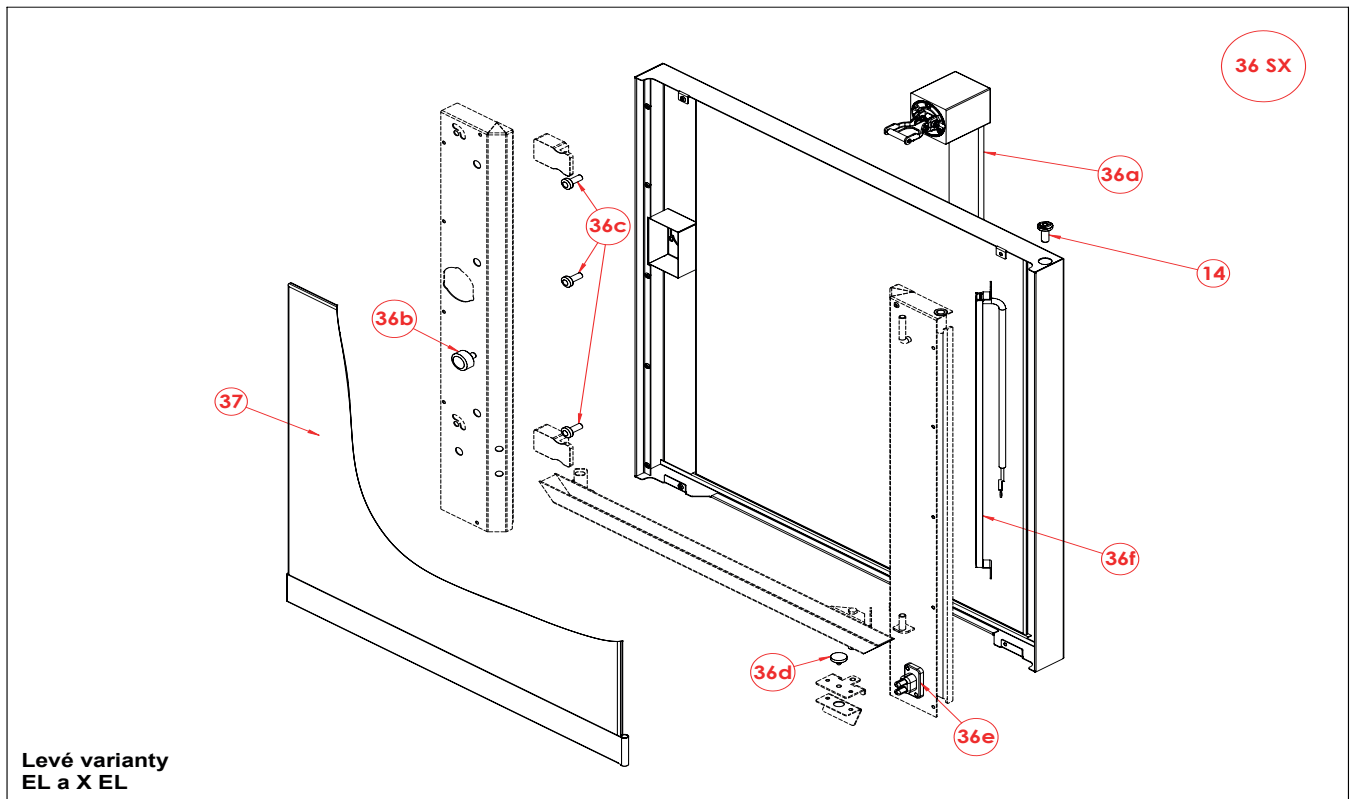

MPD 0523 - 1011 (X) (AM)
2021_01