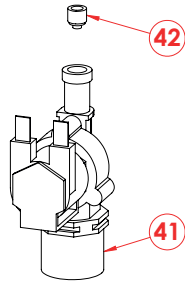

MPD 0523 - 1011 (X) (AM)
2021_01

MODEL	41	42
MPD 0511	6042070	6042091
MPD 0523	6042070	6042091