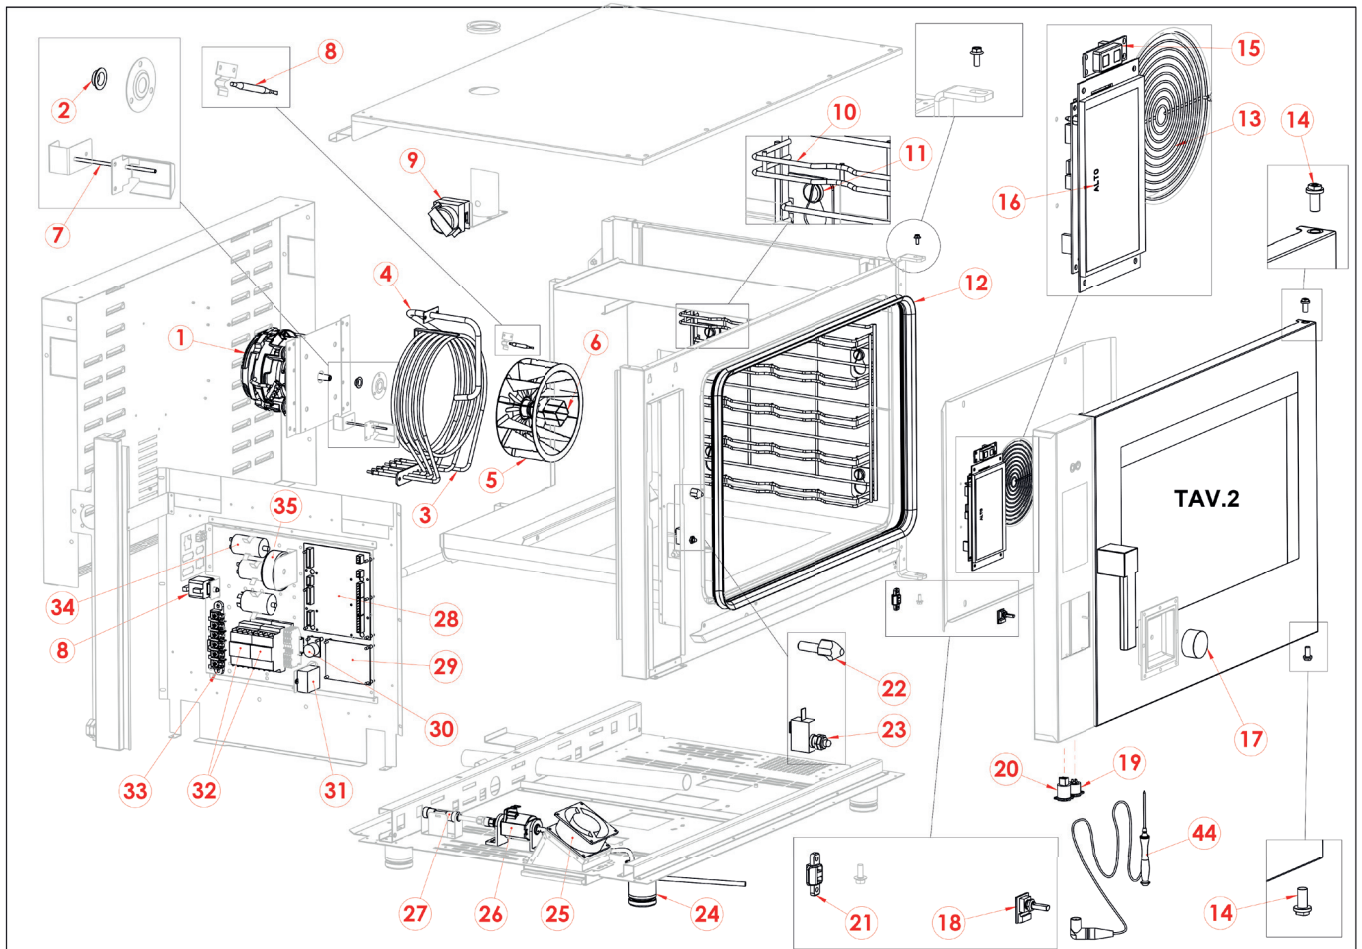

MPD 0523 - 1011 (X) (AM)
2021_01

Pravé varianty
ER a X ER