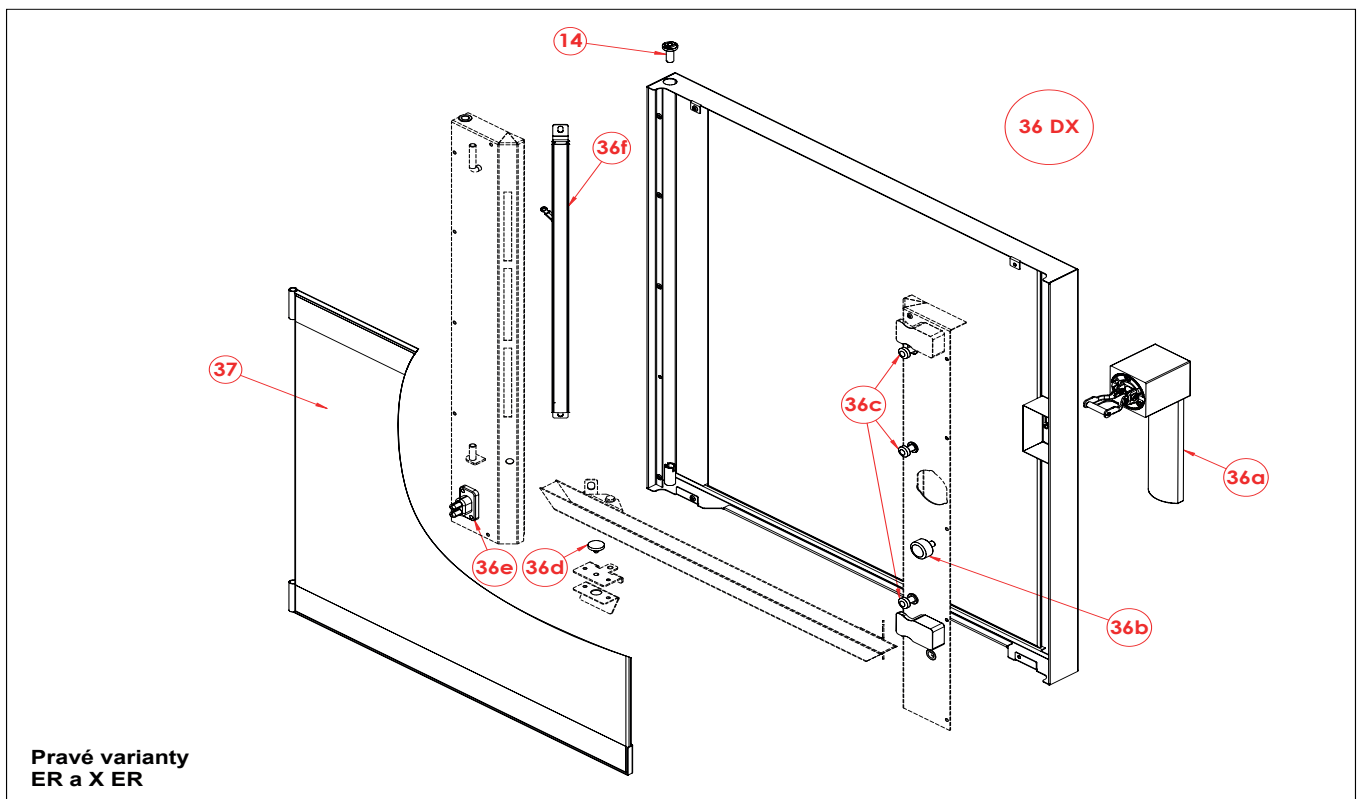

MPD 0523 - 1011 (X) (AM)
2021_01

Pravé varianty
ER a X ER