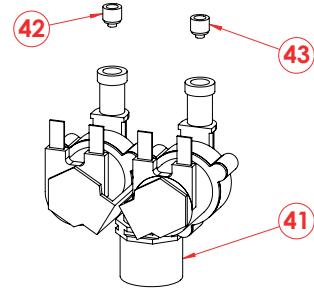

MODEL	41	42	43
MPD 0511 AM	6042103	6042091	6042115
MPD 0523 AM	6042103	6042091	6042115
MPD 0711	6042103	6042091	6042091
MPD 1011	6042103	6042091	6042091