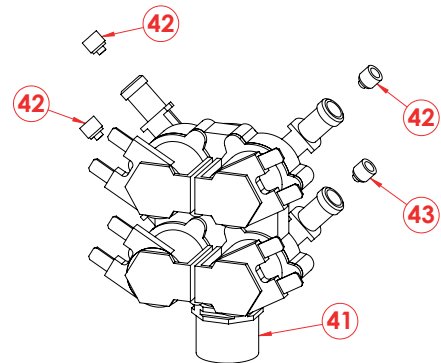

MODEL	41	42	43
<b>MPD 1011 X AM</b>	6042109	6042091	6042115

**Varianty zapojení mytí  
AM**

MPD 0523 - 1011 (X) (AM)

2021\_01

POS.	DESCRIPTION	COD.	MOD.
1	Motor	6033157	.
2	Motor shaft seal	6090171	.
3	Heating element 3000 W 230V	6002113	MPD 0523 (1pc)
			MPD 0511 (1pc)
	Heating element 6000 W 230V	6002111	MPD 1011 (2pc)
			MPD 0711 X (2pc)
			MPD 1011 X (2pc)
Heating element 4500 W 230V	6002112	MPD 0523X (1pc)	
		MPD 0711 (2pc)	
Heating element 7350 W 230V	6002104	MPD 1011 X (1pc)	
4	Humidifier pipe	2017917	MPD 0511 - 0523
		2018311	MPD 0711 - 1011
5	Oven fan 180x77	5901012	.
6	Injector	2018414	.
7	Temperature probe	6000093	.
8	Safety thermostat	6010026	.
9	Motor for valve	6031013	.
10	Grids rack	2021742	MPD 0523
		2018487A	MPD 0511
		2016126A	MPD 0711
		2018488A	MPD 1011
11	Bearing pin for grids rack	2026691	MPD 0523
		2019624	.
12	Black oven seal	7070100	MPD 0523 (1,7m)
			MPD 0511 (2,15m)
			MPD 0711 (2,5m)
			MPD 1011 (2,9m)
13	Fan guard grid	2017638	.
14	Spindle for door	2028087	.
15	Keyboard ON/OFF	6010136	.
16	Oven Keyboard	6010208	.
17	Knob for encoder	2028014	.
18	Encoder push	6010133	.
19	Core probe connector	6000122	.
20	USB 2.0	6060045	.
21	Door light connector	2025251	.
22	Locking dog	5900124	.
23	Door microswitch	6043080	.
24	Adjustable foot	5900030	.
25	Fan	6033172	.
26	Detergent pump	6042140	.
27	Double check valve	6042136	.
28	Oven main board	6010195	.
29	Fan control board	6010197	.
30	Buzzer	6010103	.
31	Light transformer	6041099	.
32	Contactora 9A	6046033	.
33	Terminal block	6050659	MPD 0523
		6050577	.
		6050646	MPD 1011 X
34	Motor capacitor 6mF	6090016	.
35	Transformer UL 230V/12+12 35VA	6041100	.
36dx	Complete door DX with glass	2028162	MPD 0523_ER
36sx	Complete door SX with glass	2028258	MPD 0523_EL
36dx	Complete door DX with glass	2028138	MPD 0511_ER
36sx	Complete door SX with glass	2028237	MPD 0511_EL