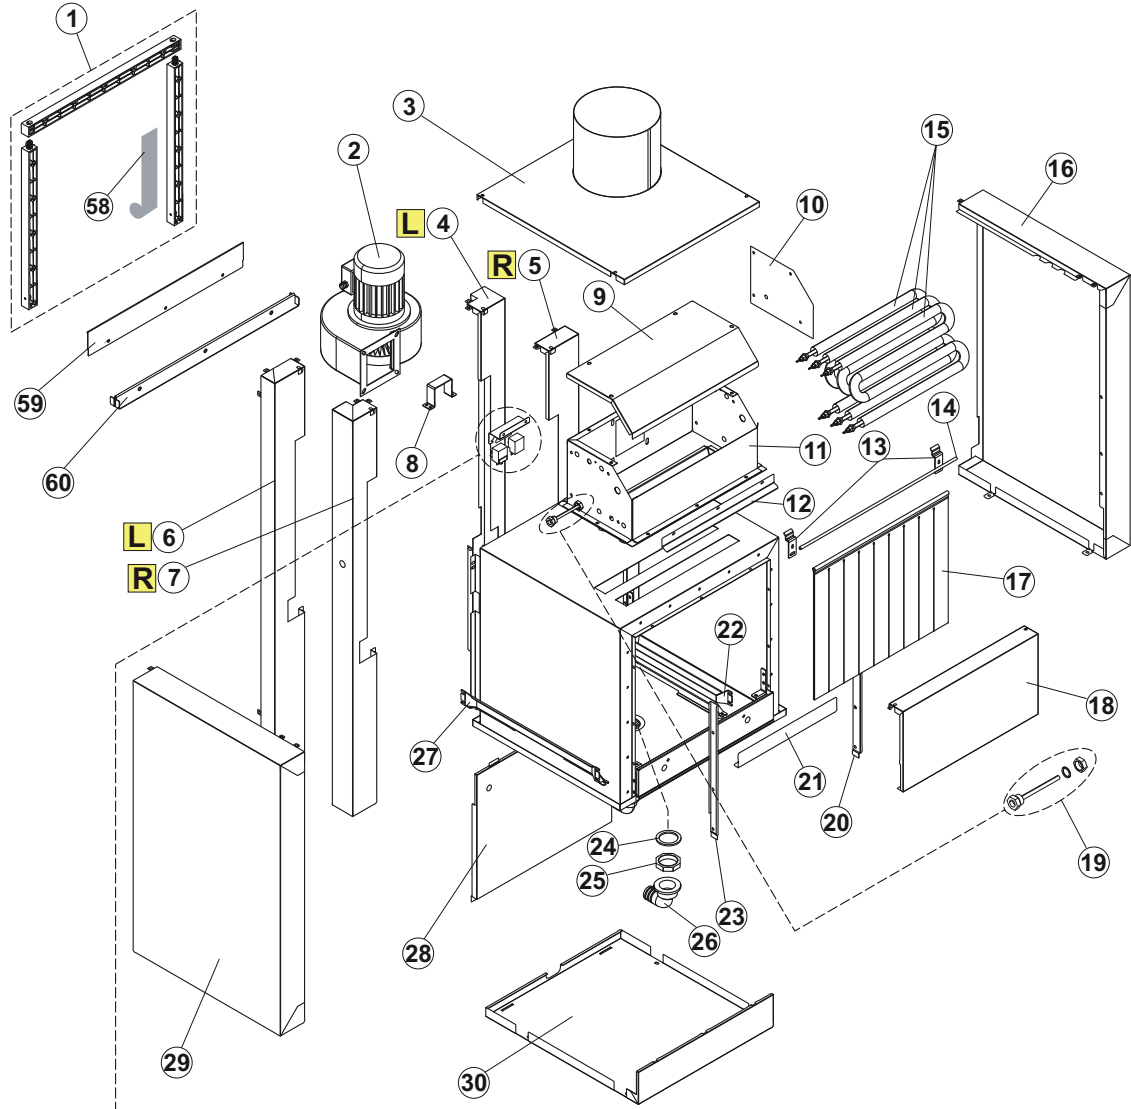

CTTA_6 - 1
2021_07

R		EXIT RIGHT
L		EXIT LEFT

IN-LINE DRYING

CTTA_6 - 2
2021_07

1	K65049	KIT GROUP FRAME JUNCTION TOWING MODULE	
2	65382	STAINLESS STEEL ASPIRATOR	
3	65362	COVER	
4	65094	LEFT FRONT CORNER PANEL	
5	65086	RIGHT BACK CORNER PANEL	
6	65087	LEFT BACK CORNER PANEL	
7	65095	RIGHT FRONT CORNER PANEL	
8	65429	BRACKET FUN	
9	75376	PLUG	
10	65321	PLUG	
11	65347	SCATOLA RESIST.ASCIUG/600MM CPL	
12	65428	WATER DEFLECTOR	
13	65128	SUPPORT BRACKET	
14	75124	CURTAIN SUPPORT FOR RACK-CONVEYOR DISH	
15	927132 <i><u>Recommended spare parts</u></i>	HEATING ELEMENT	3x

CTTA_6 - 3
2021_07

16	65160	BACK PANEL	
17	65228	CURTAIN EXIT DRYING	
18	65035	FRONT PANEL	
19	929038	THERMOSTAT 55 PROBE HOLDER	
20	65430	RIGHT SEALING CHANNEL WATER	
21	65886	WATER DEFLECTOR	
22	65367	RACK SLIDE	
23	65431	LEFT SEALING CHANNEL	
24	437063	GASKET	
25	417081	PLASTIC NUT 1-1/4	
26	DZP13	DRAIN CONNECTION	
27	65367	RACK SLIDE	
28	65053	DRYER SIDE PANEL	
29	65156	FRONT PANEL	
30	66402	LOWER FRONT PANEL FOR DRYING UNIT	