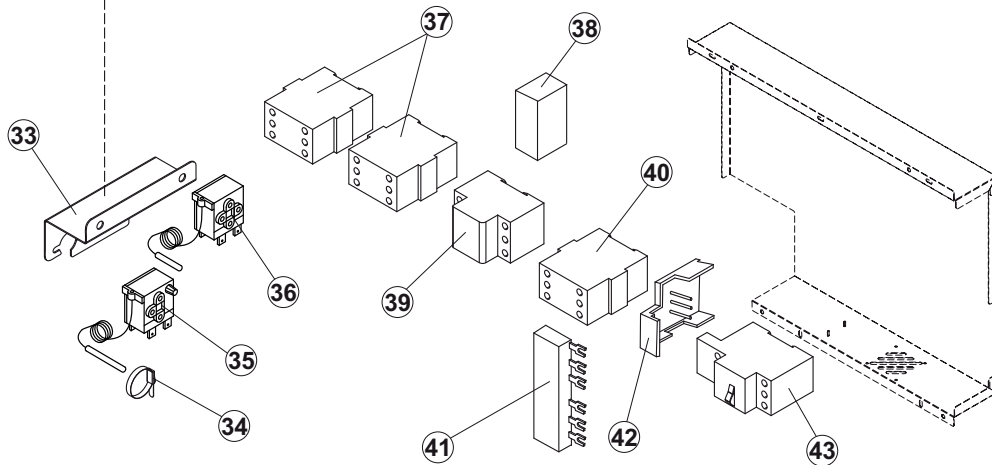

CTTA_6 - 1
2021_07

R		EXIT RIGHT
L		EXIT LEFT

IN-LINE DRYING

CTTA_6 - 2
2021_07

1	K65049	KIT GROUP FRAME JUNCTION TOWING MODULE	
2	65382	STAINLESS STEEL ASPIRATOR	
3	65362	COVER	
4	65094	LEFT FRONT CORNER PANEL	
5	65086	RIGHT BACK CORNER PANEL	
6	65087	LEFT BACK CORNER PANEL	
7	65095	RIGHT FRONT CORNER PANEL	
8	65429	BRACKET FUN	
9	75376	PLUG	
10	65321	PLUG	
11	65347	SCATOLA RESIST.ASCIUG/600MM CPL	
12	65428	WATER DEFLECTOR	
13	65128	SUPPORT BRACKET	
14	75124	CURTAIN SUPPORT FOR RACK-CONVEYOR DISH	
15	927132 <i><u>Recommended spare parts</u></i>	HEATING ELEMENT	3x

CTTA_6 - 3
2021_07

16	65160	BACK PANEL	
17	65228	CURTAIN EXIT DRYING	
18	65035	FRONT PANEL	
19	929038	THERMOSTAT 55 PROBE HOLDER	
20	65430	RIGHT SEALING CHANNEL WATER	
21	65886	WATER DEFLECTOR	
22	65367	RACK SLIDE	
23	65431	LEFT SEALING CHANNEL	
24	437063	GASKET	
25	417081	PLASTIC NUT 1-1/4	
26	DZP13	DRAIN CONNECTION	
27	65367	RACK SLIDE	
28	65053	DRYER SIDE PANEL	
29	65156	FRONT PANEL	
30	66402	LOWER FRONT PANEL FOR DRYING UNIT	