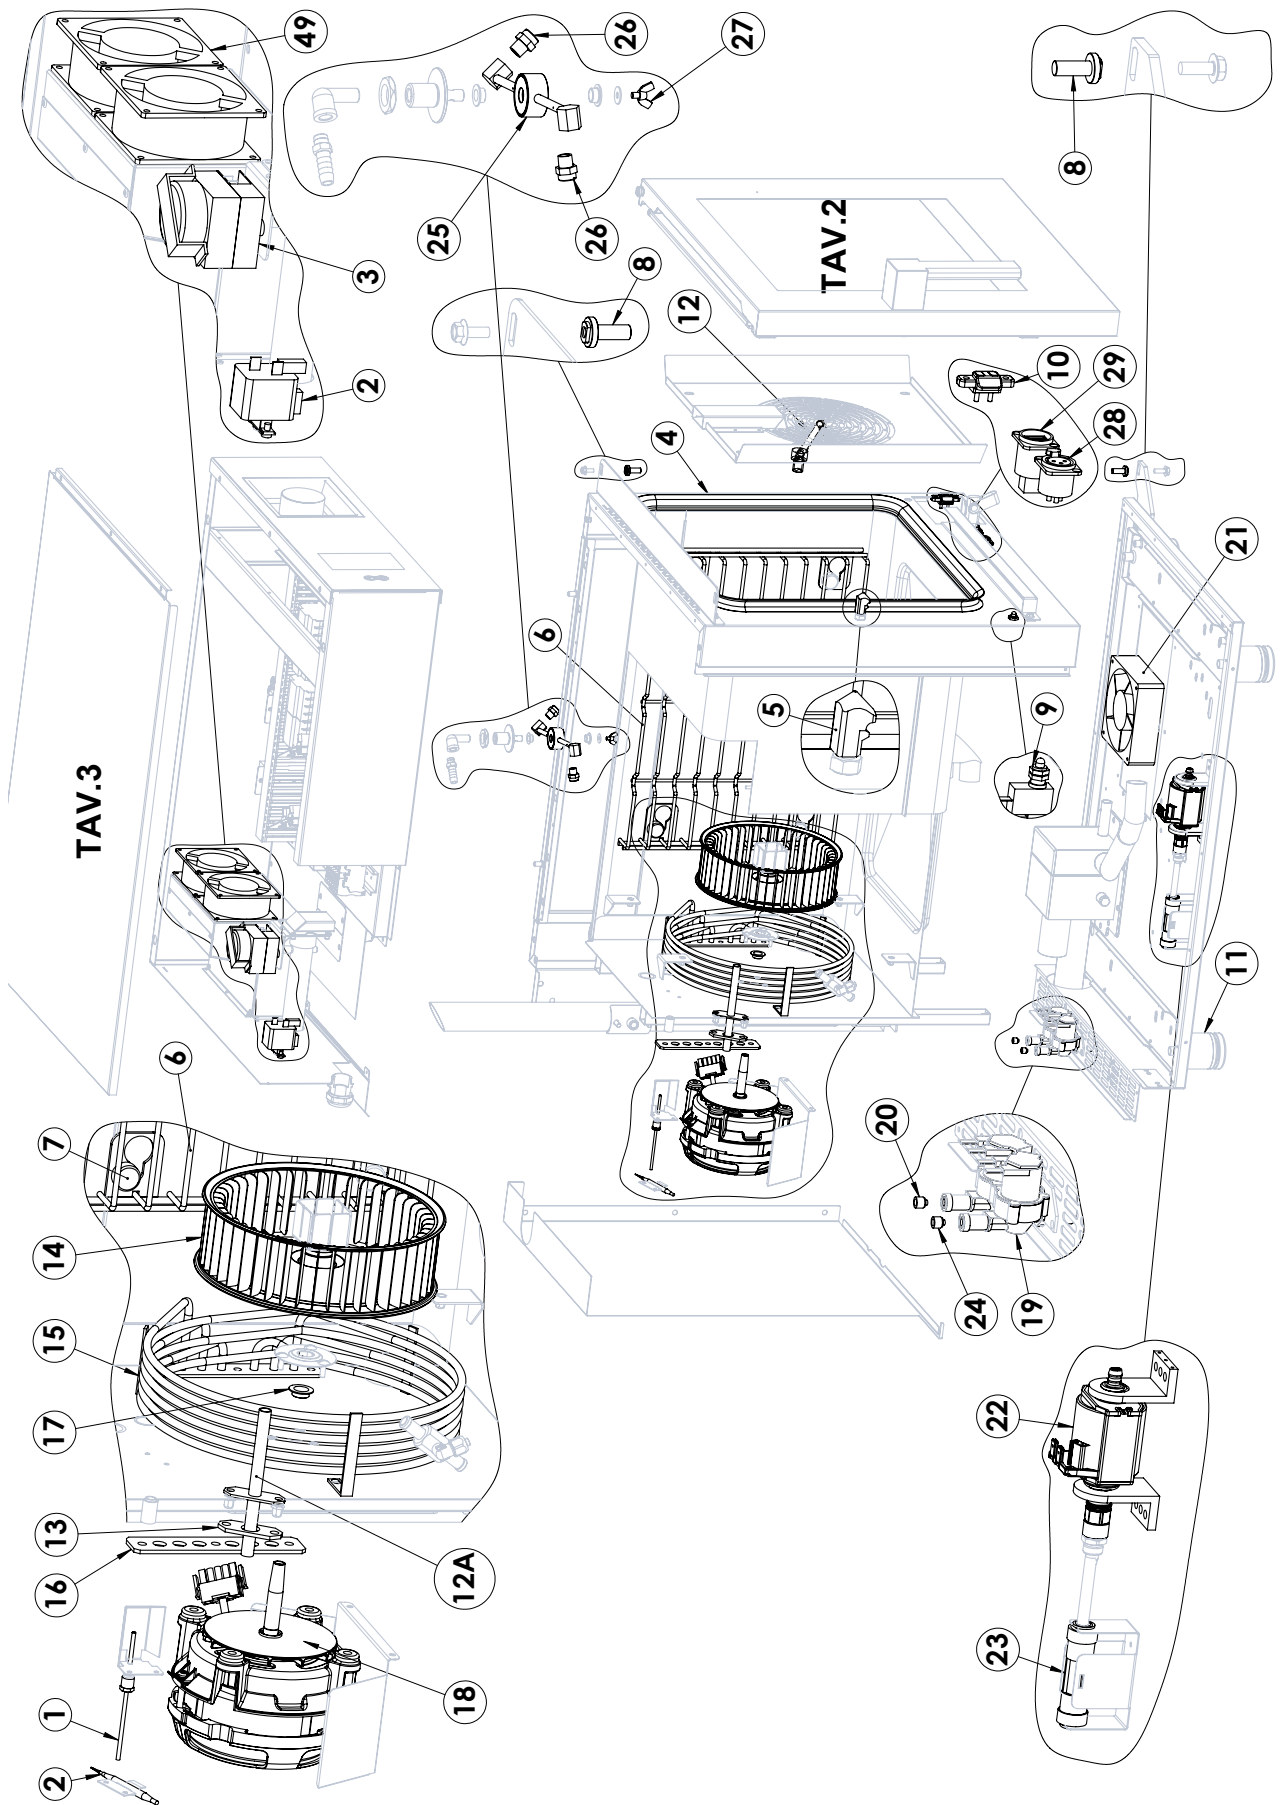

MSDBD 0611 E
2019_05
01

MSDBD 0611 E
2019_05
02

MSDBD 0611 E
2019_05
03

MSDBD 0611 E
2019_05

| Pozice | Název | Kód |
|--------|---|---------|
| 1 | Temperature probe | 6000093 |
| 2 | Safety thermostat | 6010026 |
| 3 | Motor for valve | 6031013 |
| 4 | Black oven seal | 7070100 |
| 5 | Locking dog | 5900124 |
| 6 | Grids rack | 2022737 |
| 7 | Bearing pin for grids rack | 2022579 |
| 8 | spindle for door | 2023277 |
| 9 | Door microswitch | 6043080 |
| 10 | Door light connector | 2025251 |
| 11 | Adjustable foot | 5900030 |
| 12 | Humidifier pipe | 2022905 |
| 12A | Humidifier pipe | 2022900 |
| 13 | Humidifier pipe seal | 2027809 |
| 14 | Oven fan 200x61 | 5901120 |
| 15 | Heating element 6600 W 230V | 6002173 |
| 16 | Resistance seal | 2027323 |
| 17 | Motor shaft seal | 6090171 |
| 18 | Motor 3ph | 6033157 |
| 19 | Solenoid valve for water | 6042103 |
| 20 | Nozzle for humidifying pipe | 6042091 |
| 21 | Fan | 6033175 |
| 22 | Detergent pump | 6042140 |
| 23 | Double check valve | 6042136 |
| 24 | Nozzle for washing system | 6042115 |
| 25 | Diffuser washing system | 2023309 |
| 26 | Nozzle for washing system | 6042127 |
| 27 | Washing locking screw | 2027259 |
| 28 | Core probe connector | 6000125 |
| 29 | USB 2.0 | 6060045 |
| 30dx | Complete door DX with glass | 2027804 |
| 30sx | Complete door SX with glass | |
| 31 | Screen-printed glass panel for oven (assembled) | 2022813 |
| 32 | Complete Door Handle | 2026379 |
| 33 | Cap for door microswitch | 2022746 |
| 34 | Galss bumper | 2021521 |
| 35 | Caps for basin | 2012707 |
| 36 | Door light connector | 2025007 |
| 37 | Door light | 2024939 |
| 38 | Knob for encoder | 2024892 |
| 39 | Encoder push | 6010133 |
| 40 | Oven Keyboard | 6010206 |
| 41 | Keyboard ON/OFF | 6010136 |