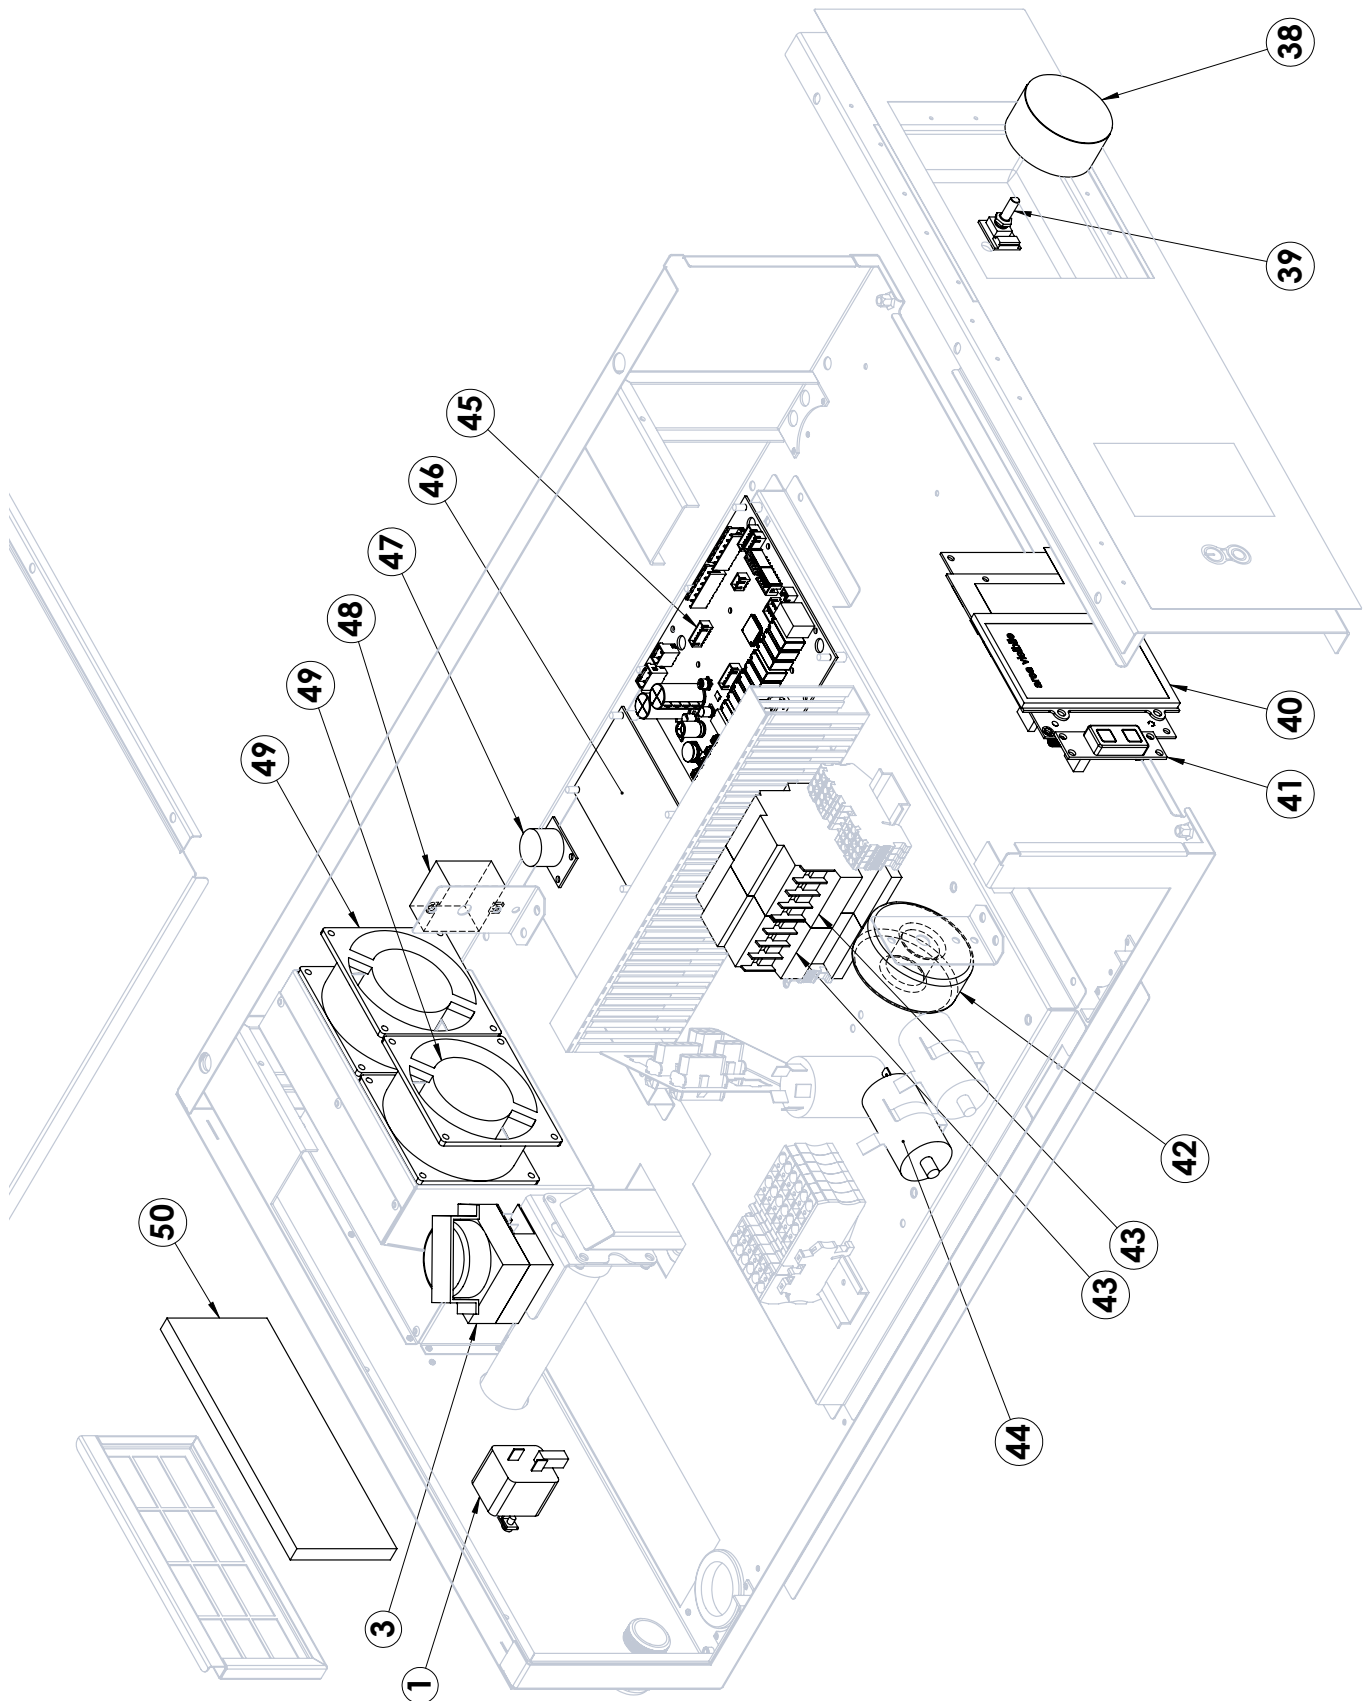

MSDBD 0611 E
2019_05
01

MSDBD 0611 E
2019_05
02

MSDBD 0611 E
2019_05
03

MSDBD 0611 E
2019_05

| Pozice | Název | Kód |
|--------|---|---------|
| 1 | Temperature probe | 6000093 |
| 2 | Safety thermostat | 6010026 |
| 3 | Motor for valve | 6031013 |
| 4 | Black oven seal | 7070100 |
| 5 | Locking dog | 5900124 |
| 6 | Grids rack | 2022737 |
| 7 | Bearing pin for grids rack | 2022579 |
| 8 | spindle for door | 2023277 |
| 9 | Door microswitch | 6043080 |
| 10 | Door light connector | 2025251 |
| 11 | Adjustable foot | 5900030 |
| 12 | Humidifier pipe | 2022905 |
| 12A | Humidifier pipe | 2022900 |
| 13 | Humidifier pipe seal | 2027809 |
| 14 | Oven fan 200x61 | 5901120 |
| 15 | Heating element 6600 W 230V | 6002173 |
| 16 | Resistance seal | 2027323 |
| 17 | Motor shaft seal | 6090171 |
| 18 | Motor 3ph | 6033157 |
| 19 | Solenoid valve for water | 6042103 |
| 20 | Nozzle for humidifying pipe | 6042091 |
| 21 | Fan | 6033175 |
| 22 | Detergent pump | 6042140 |
| 23 | Double check valve | 6042136 |
| 24 | Nozzle for washing system | 6042115 |
| 25 | Diffuser washing system | 2023309 |
| 26 | Nozzle for washing system | 6042127 |
| 27 | Washing locking screw | 2027259 |
| 28 | Core probe connector | 6000125 |
| 29 | USB 2.0 | 6060045 |
| 30dx | Complete door DX with glass | 2027804 |
| 30sx | Complete door SX with glass | |
| 31 | Screen-printed glass panel for oven (assembled) | 2022813 |
| 32 | Complete Door Handle | 2026379 |
| 33 | Cap for door microswitch | 2022746 |
| 34 | Galss bumper | 2021521 |
| 35 | Caps for basin | 2012707 |
| 36 | Door light connector | 2025007 |
| 37 | Door light | 2024939 |
| 38 | Knob for encoder | 2024892 |
| 39 | Encoder push | 6010133 |
| 40 | Oven Keyboard | 6010206 |
| 41 | Keyboard ON/OFF | 6010136 |