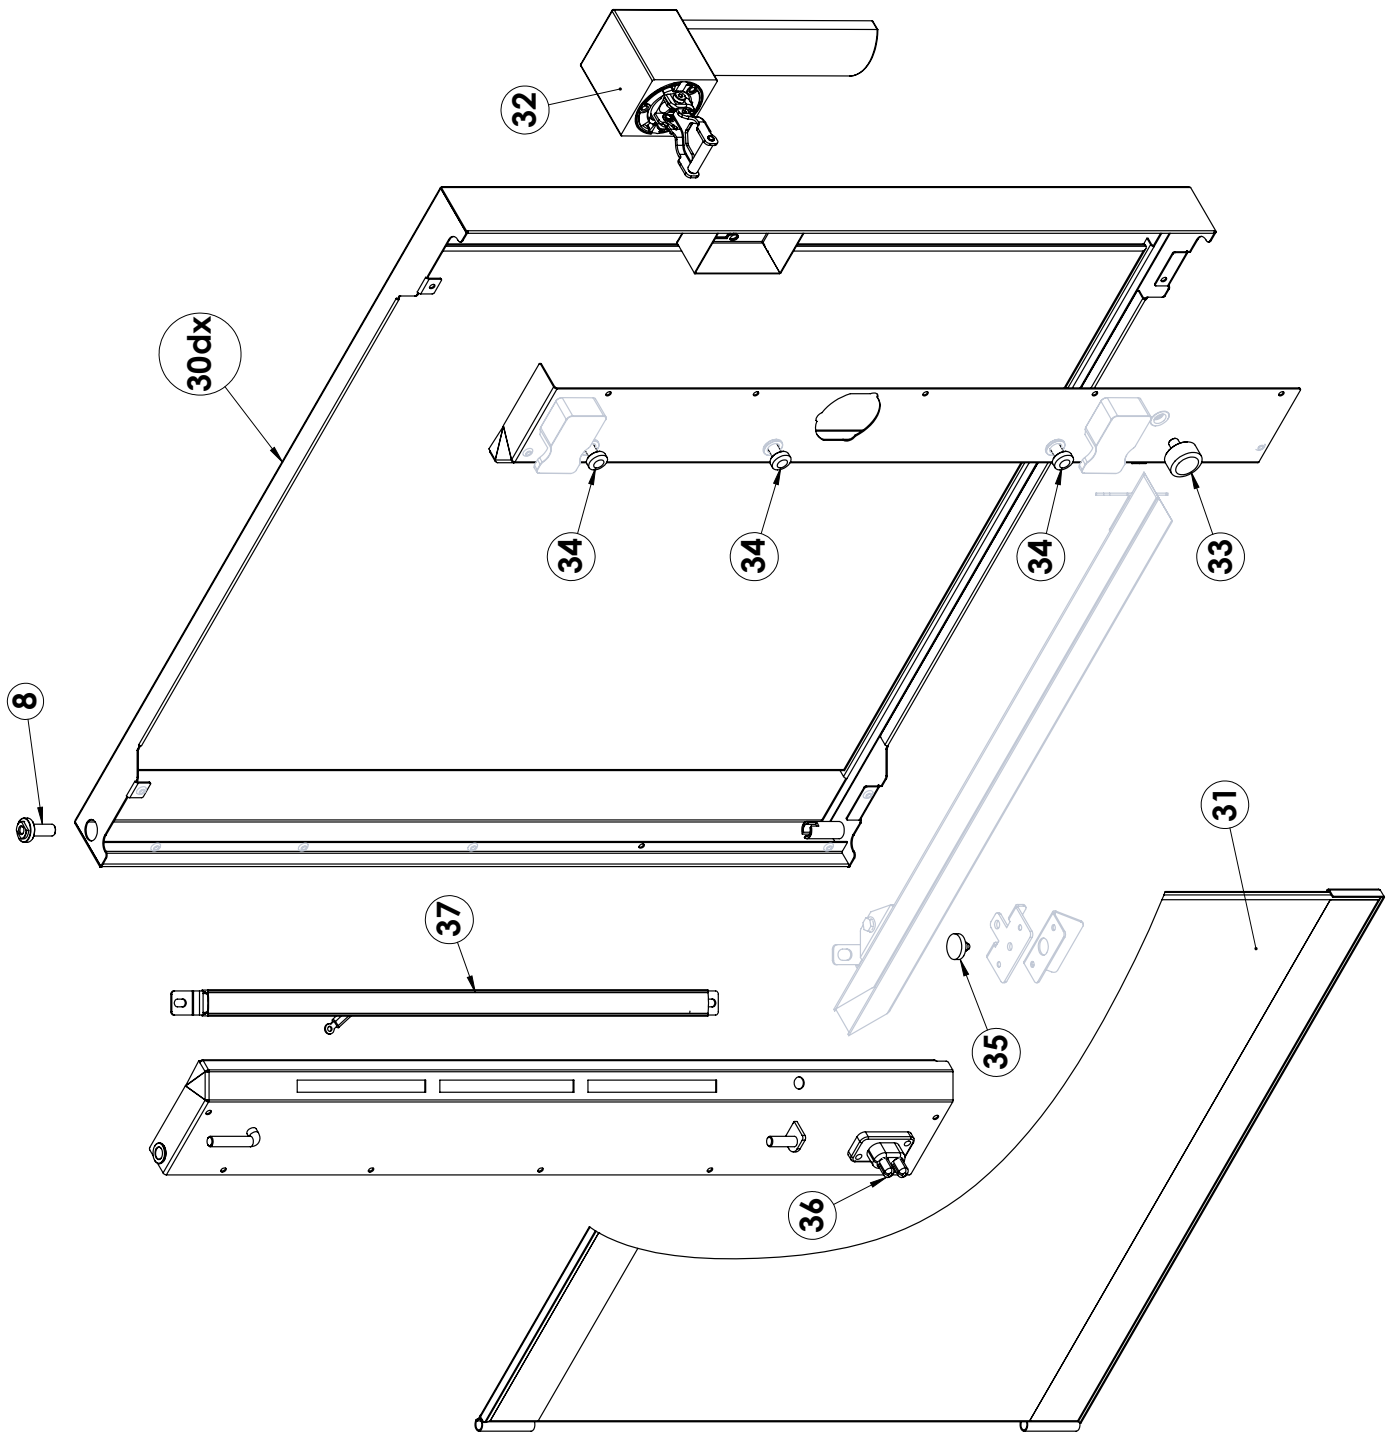

MSDBD 0611 E
2019_05
01

MSDBD 0611 E
2019_05
02

MSDBD 0611 E
2019_05
03

MSDBD 0611 E
2019_05

| Pozice | Název | Kód |
|--------|---|---------|
| 1 | Temperature probe | 6000093 |
| 2 | Safety thermostat | 6010026 |
| 3 | Motor for valve | 6031013 |
| 4 | Black oven seal | 7070100 |
| 5 | Locking dog | 5900124 |
| 6 | Grids rack | 2022737 |
| 7 | Bearing pin for grids rack | 2022579 |
| 8 | spindle for door | 2023277 |
| 9 | Door microswitch | 6043080 |
| 10 | Door light connector | 2025251 |
| 11 | Adjustable foot | 5900030 |
| 12 | Humidifier pipe | 2022905 |
| 12A | Humidifier pipe | 2022900 |
| 13 | Humidifier pipe seal | 2027809 |
| 14 | Oven fan 200x61 | 5901120 |
| 15 | Heating element 6600 W 230V | 6002173 |
| 16 | Resistance seal | 2027323 |
| 17 | Motor shaft seal | 6090171 |
| 18 | Motor 3ph | 6033157 |
| 19 | Solenoid valve for water | 6042103 |
| 20 | Nozzle for humidifying pipe | 6042091 |
| 21 | Fan | 6033175 |
| 22 | Detergent pump | 6042140 |
| 23 | Double check valve | 6042136 |
| 24 | Nozzle for washing system | 6042115 |
| 25 | Diffuser washing system | 2023309 |
| 26 | Nozzle for washing system | 6042127 |
| 27 | Washing locking screw | 2027259 |
| 28 | Core probe connector | 6000125 |
| 29 | USB 2.0 | 6060045 |
| 30dx | Complete door DX with glass | 2027804 |
| 30sx | Complete door SX with glass | |
| 31 | Screen-printed glass panel for oven (assembled) | 2022813 |
| 32 | Complete Door Handle | 2026379 |
| 33 | Cap for door microswitch | 2022746 |
| 34 | Galss bumper | 2021521 |
| 35 | Caps for basin | 2012707 |
| 36 | Door light connector | 2025007 |
| 37 | Door light | 2024939 |
| 38 | Knob for encoder | 2024892 |
| 39 | Encoder push | 6010133 |
| 40 | Oven Keyboard | 6010206 |
| 41 | Keyboard ON/OFF | 6010136 |