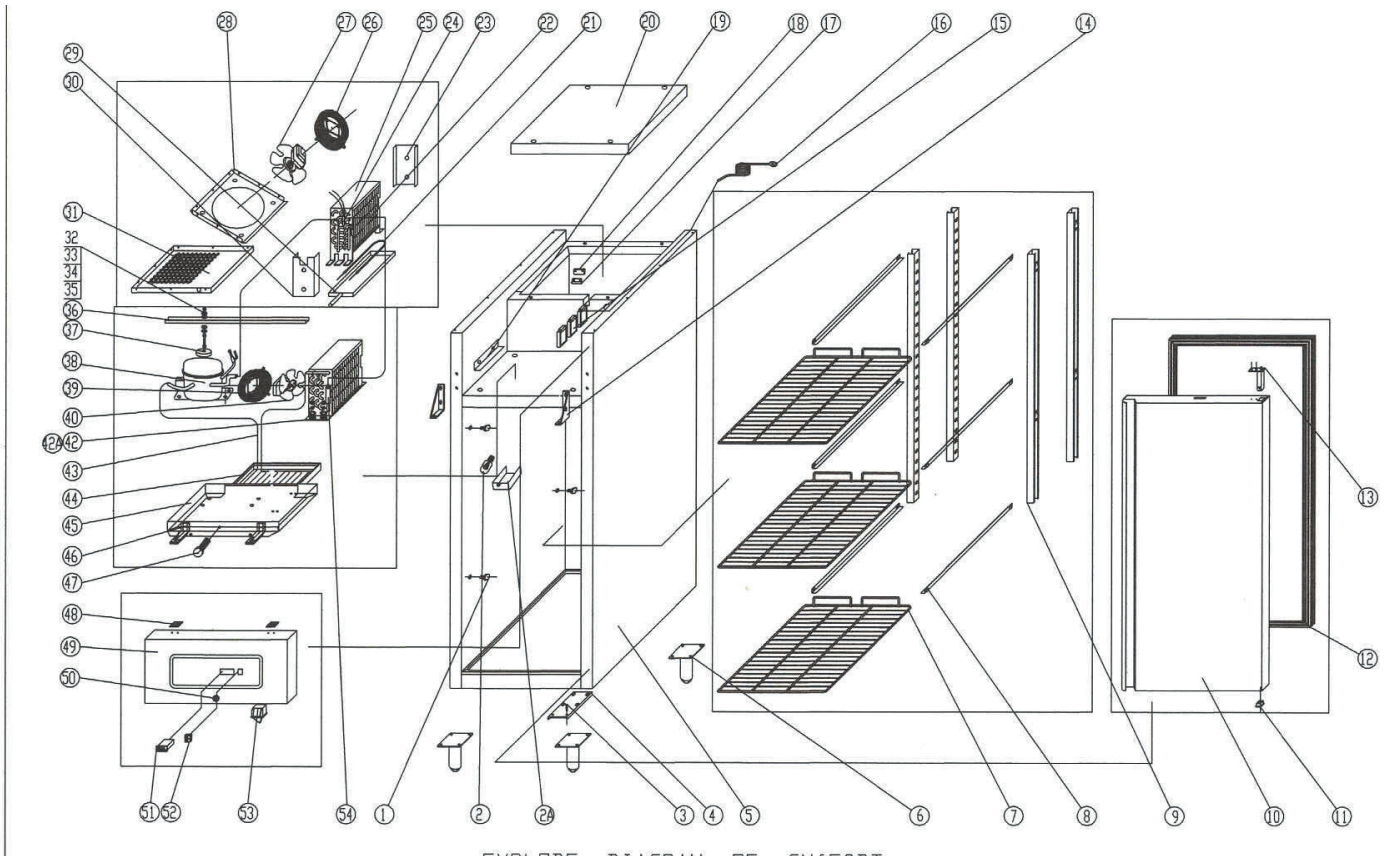

MF 700  
2020\_08

MF 700  
2020\_08

Pozice	Kód	Název
01	GN650TN.01	SUPPORT LOCATED NUT
02	GN650TN.02	LAMP
02A	GN650TN.03	LAMP COVER
03	S900.06	DOWN HINGE AXIS
04	GN650TN.05	DOWN HINGE
05	GN650BT.19	BODY
06	GN650TN.53	WHEEL
07	GN650TN.08	SHELF
08	GN650TN.09	GUIDE/RIGHT/LEFT
09	GN650TN.50	SUPPORT
10	GN650TN.11	DOOR
11	GN650TN.10	DOWN HINGE AXIS JACKET
12	GN650TN.13	GASKET
13	GN650TN.14	DOOR SPRING
14	GN650TN.15	UP HINGE RIGHT/LEFT
15	GN650TN.16	JUNCTION BOX
16	S900.47	PLUG
17	S900.31	SENSOR FIXED CLIP
18	GN650TN.17	PROBE PADDING
19	GN650TN.18	FIXING STRIP
20	GN650TN.19	TOP
21	GN650BT.01	DEFFROST HEATING ELEMENT
22	GN650BT.02	EVAPORATOR
23	GN650BT.03	EVAPORATOR BACK GUIDE
24	GN650BT.04	PROTECTOR FOR HEATING ELEMENT
25	GN650BT.05	EVAPORATOR COVER
26	GN650TN.23	WALL RING
27	GN650BT.11	EVAPORATOR FAN
28	GN650TN.25	FAN SUPPORT
29	GN650BT.06	EVAPORATOR WATER PAN
30	GN650BT.07	EVAPORATOR FRONT GUIDE
31	GN650TN.28	AIRFLOW DUCT BOARD
32	GN650TN.29	BOLT
33	GN650TN.30	WASHER
34	GN650TN.31	SPRING WASHER
35	GN650TN.32	NUT
36	GN650TN.33	COMPRESSOR SAFETY BAND
37	GN650TN.37	SAFETY PADDING RUBBER
38	GN2100BT.03	COMPRESSOR
39	GN650BT.10	BASKET GUARD GRILLES
40	GN650TN.34	CONDENSER FAN