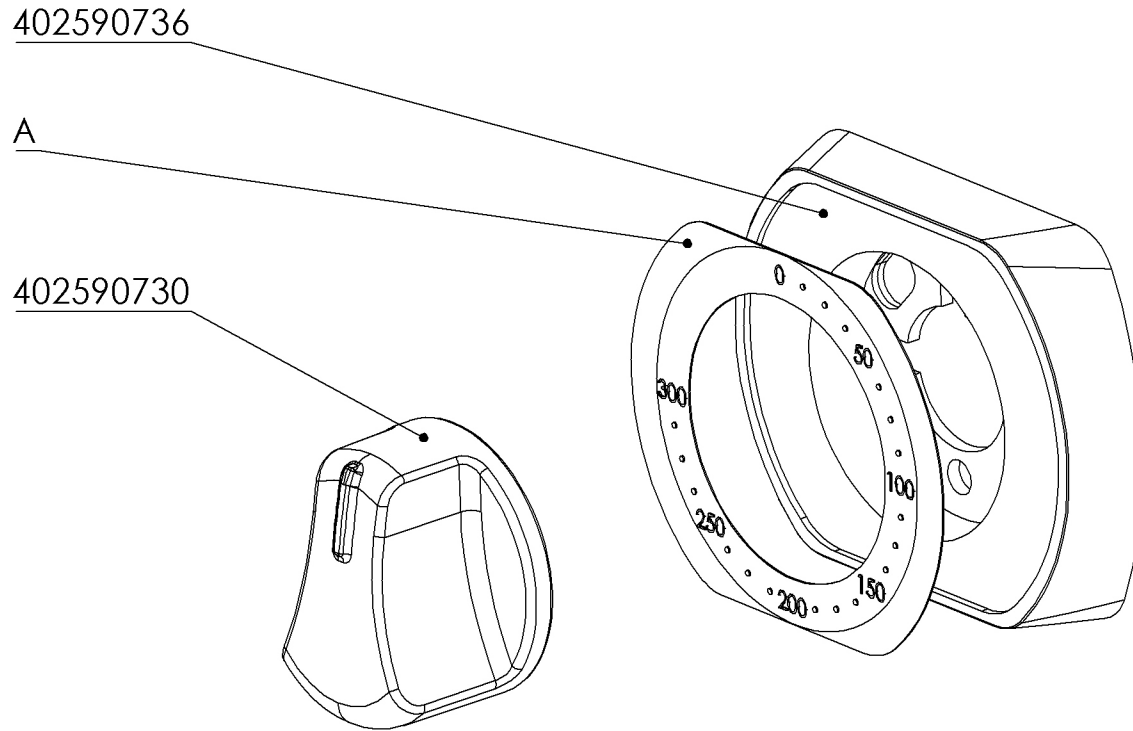

Exploded view GL-30GS

Exploded view

TABLE A: LABELS

MODEL	CODE	NOTE
FT	402594231	
GL		