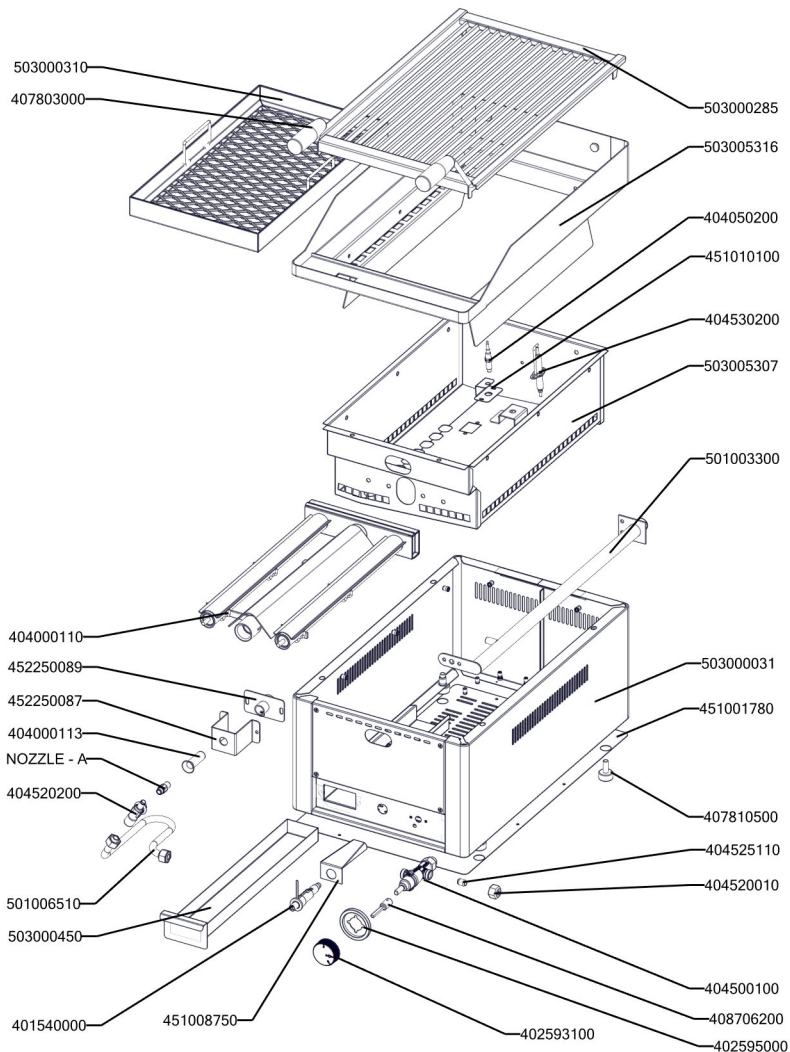

Exploded view GL-30GS

Exploded view

TABLE A: LABELS

MODEL	CODE	NOTE
FT	402594231	
GL		