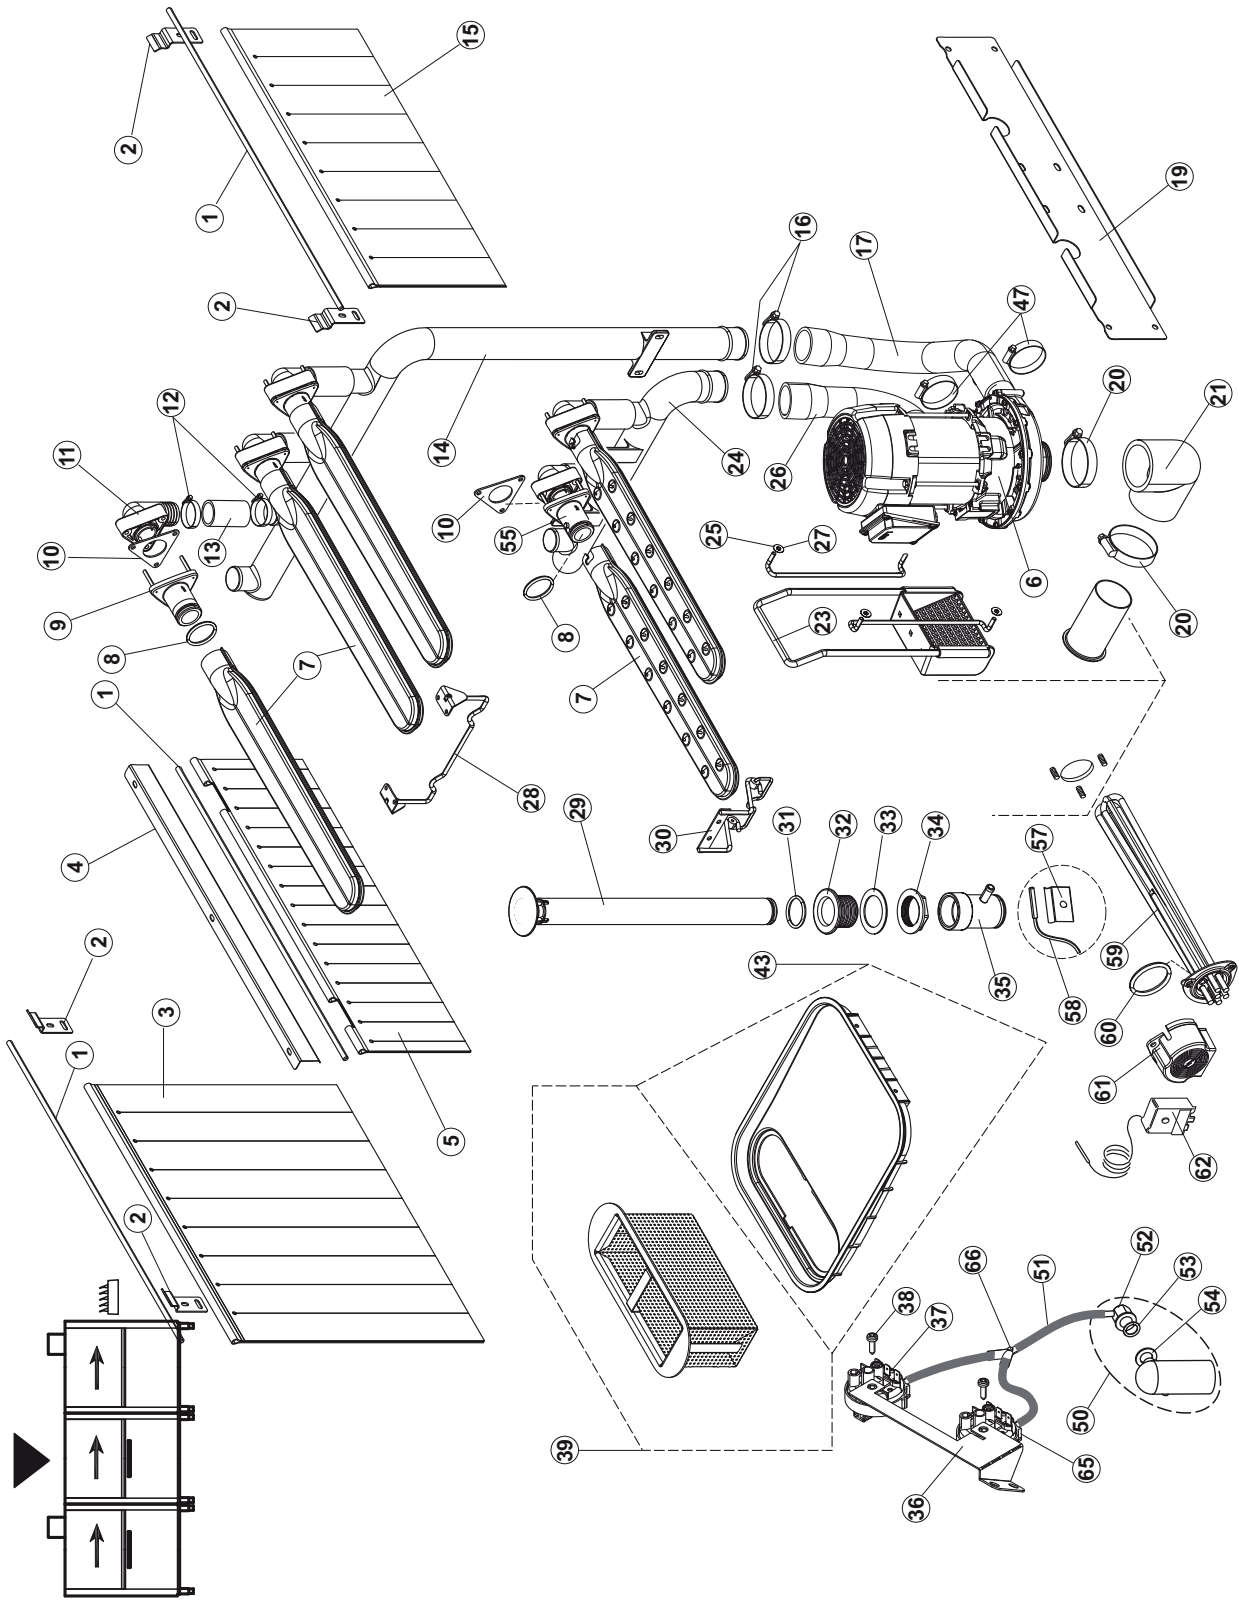

XT 270
2022_01
6

Pozice	Název	Kód
1	CURTAIN SUPPORT FOR RACK-CONVEYOR DISH	75124
2	SUPPORT BRACKET	65128
3	CURTAIN	65210
4	CURTAIN SUPPORTING BRACKET	65162
5	CURTAIN	65211
6	WASHPUMP	65600
7	COMPLETE WASH ARM	65265
8	O-RING	CGR4131NT
9	CONNECTING ARM	75645
10	GASKET	437050
11	PIPE FITTING	75155
12	CLAMP, TORRO W1 32-50/9-7	CFS32
13	DELIVERY WASH HOSE	75154
14	PIPE	65177
15	CURTAIN EXIT DRYING UNIT	65228
16	CLAMP, TORRO W1/W2B 50-70/12	CFS2
17	PIPE	65624
19	BRACKET	65330
20	CLAMP, HOSE-TYPE TORRO W2B 60-80/12	CFS3
21	PIPE ELBOW	926056
23	PUMP ASPIRATION FILTER	75661
24	PIPE + PARZ.77018	K65176
25	ASPIRATION FILTER SLIDE	42092
26	PIPE	65623
27	WASHER	472061
28	BRACKET	65293
29	OVERFLOW PIPE	75864
30	SUPPORT BRACKET WASH ARM	65212
31	O-RING	CGR4131NT
32	DRAIN CONNECTION	75871
33	GASKET	75873
34	NUT WASTE DRAIN	75872
35	DRAIN FITTING (PLASTIC)	75639
36	BRACKET	65469
37	PRESSURE SWITCH	926049
38	SCREW	CVZ4
39	FILTER	66491
43	FILTER	65200
47	HOSE CLAMP	CFS1A
50	AIR TRAP, ASSY	984005
51	LINEN RUBBER PIPE 5X12 - BLACK	143005
52	AIR TRAP CONNECTION OF PRESSURE SWITCH	468029
53	O-RING	456020