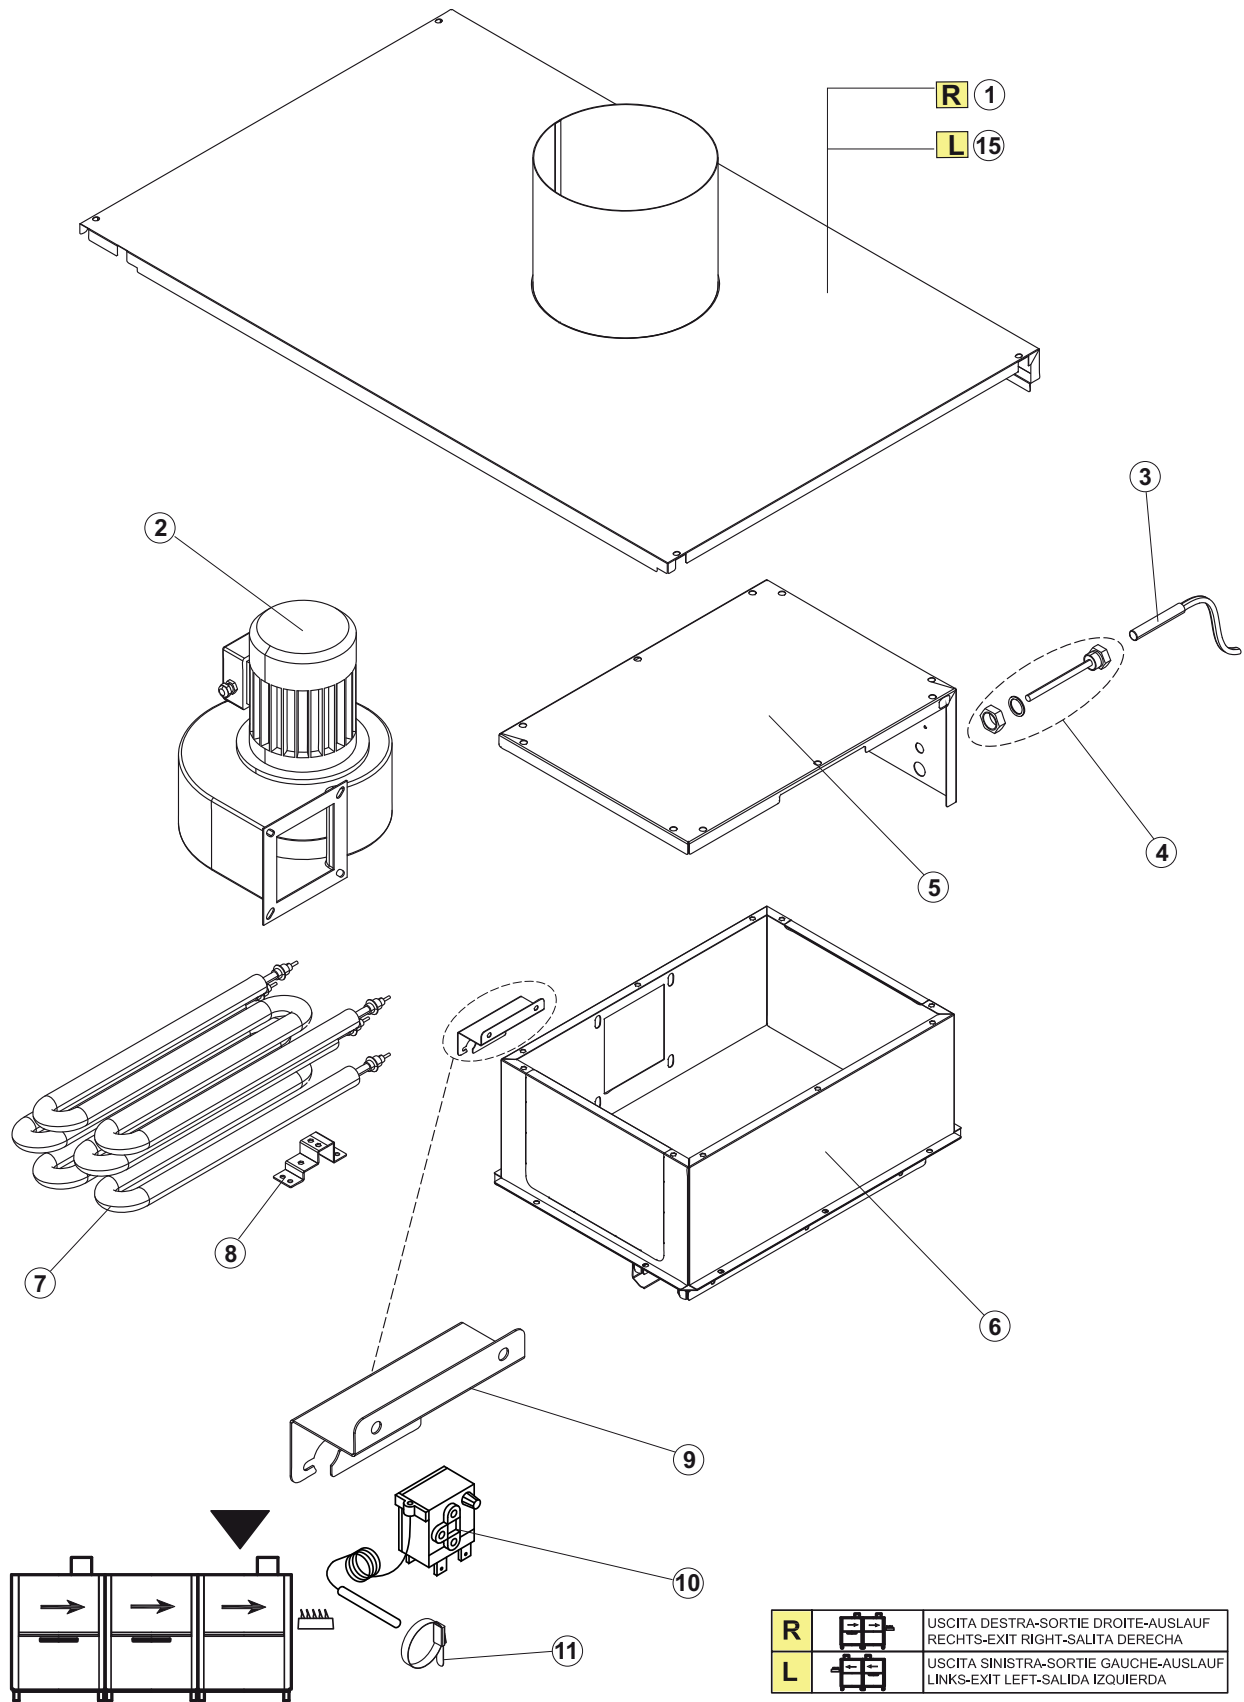

R		USCITA DESTRA-SORTIE DROITE-AUSLAUF RECHTS-EXIT RIGHT-SALIDA DERECHA
L		USCITA SINISTRA-SORTIE GAUCHE-AUSLAUF LINKS-EXIT LEFT-SALIDA IZQUIERDA