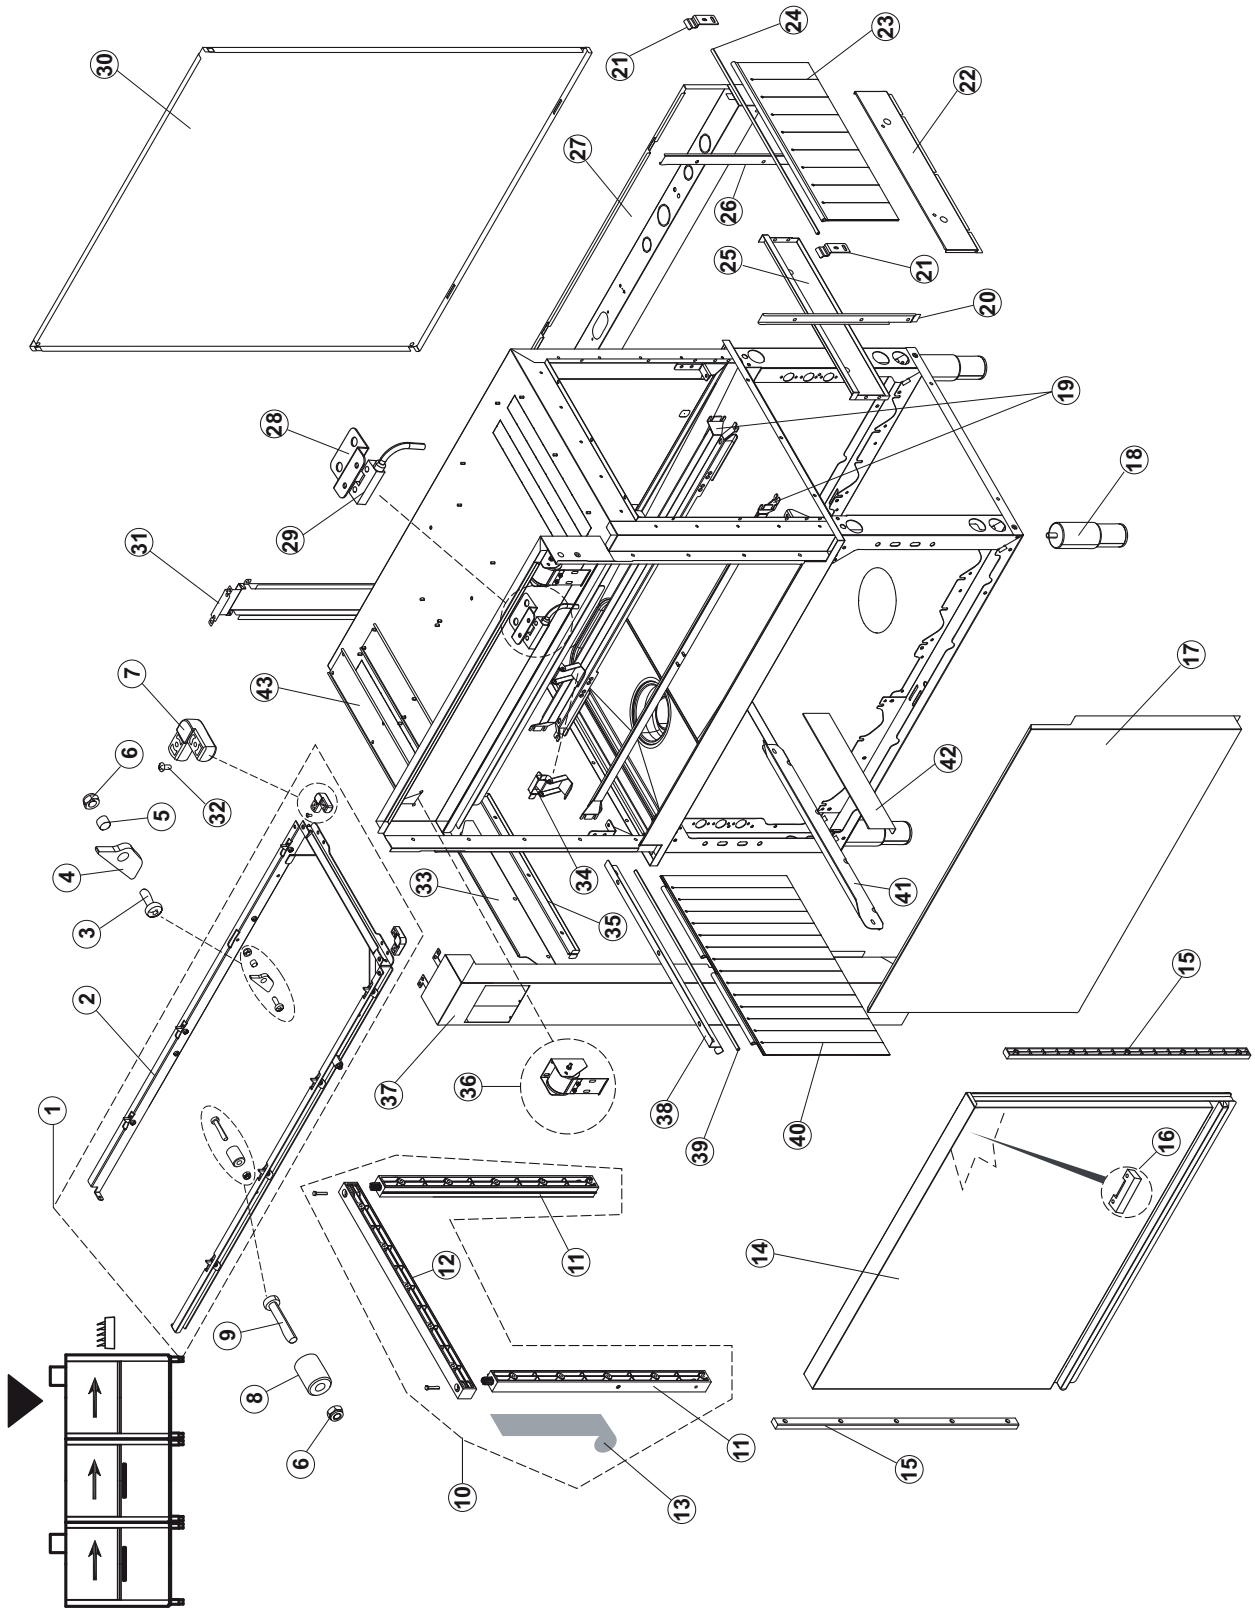

XT 270
2022_01
4

Pozice	Název	Kód
1	RACK CONVEYOR	65834
2	TOWING RACK	65833
3	SCREW, INOX SPEC.6MAX16 T .1/2 T. POELIER	CVI172
4	RACK CONVEYOR COG	75071
5	BUSH	75077
6	NUT - SELF-LOCK	CDI206AU
7	SLED CART TOWING	75075
8	BUFFER FOR DRIVE STOP	75076
9	SCREW	75310
10	KIT GROUP FRAME JUNCTION TOWING MODULE	K65049
11	VERTICAL L BAR	65045
12	HORIZONTAL BAR	65047
13	GASKET	65997
14	CONVEYOR DOOR	65282
15	SLIDES CONVEYOR DOOR	75647
16	MAGNET FOR HOOD MICROSWITCH	927088
17	FRONT PANEL	65287
18	FOOT	73100
19	SLIDES	65024
20	LEFT SEALING CHANNEL WATER	65431
21	SUPPORT BRACKET	65128
22	FULL ENTRANCE / EXIT SIDEBOARD	75338
23	CURTAIN EXIT DRYING UNIT	65228
24	CURTAIN SUPPORT FOR RACK-CONVEYOR DISH	75124
25	INNER LOWER FRONT PANEL - FINISHED PART	65308
26	RIGHT SEALING CHANNEL WATER	65430
27	BACK PANEL	65080
28	BRACKET	65256
29	MAGNETIC DOOR SWITCH	80871
30	BACK PANEL	65244
31	SUPPORTING UPRIGHT	65619
32	STAINLESS STEEL SCREW 4MAX10 TBCR-SP	486169
33	WATER DEFLECTOR	65646
34	DOOR SAFETY HOOK FOR RACK-CONVEYOR	75064
35	BRACKET UNION TANKS	65055
36	DOOR SPRING KIT	65654
37	SUPPORTING UPRIGHT	K65084
38	CURTAIN SUPPORTING BRACKET	65640
39	CURTAIN SUPPORT FOR RACK-CONVEYOR DISH	75124
40	MEDIUM CURTAIN 3 CUTS	65216
41	WATER DEFLECTOR	65642
42	WATER DEFLECTOR	65886
43	STEEL PLATE TO PLUG HOLES	65666