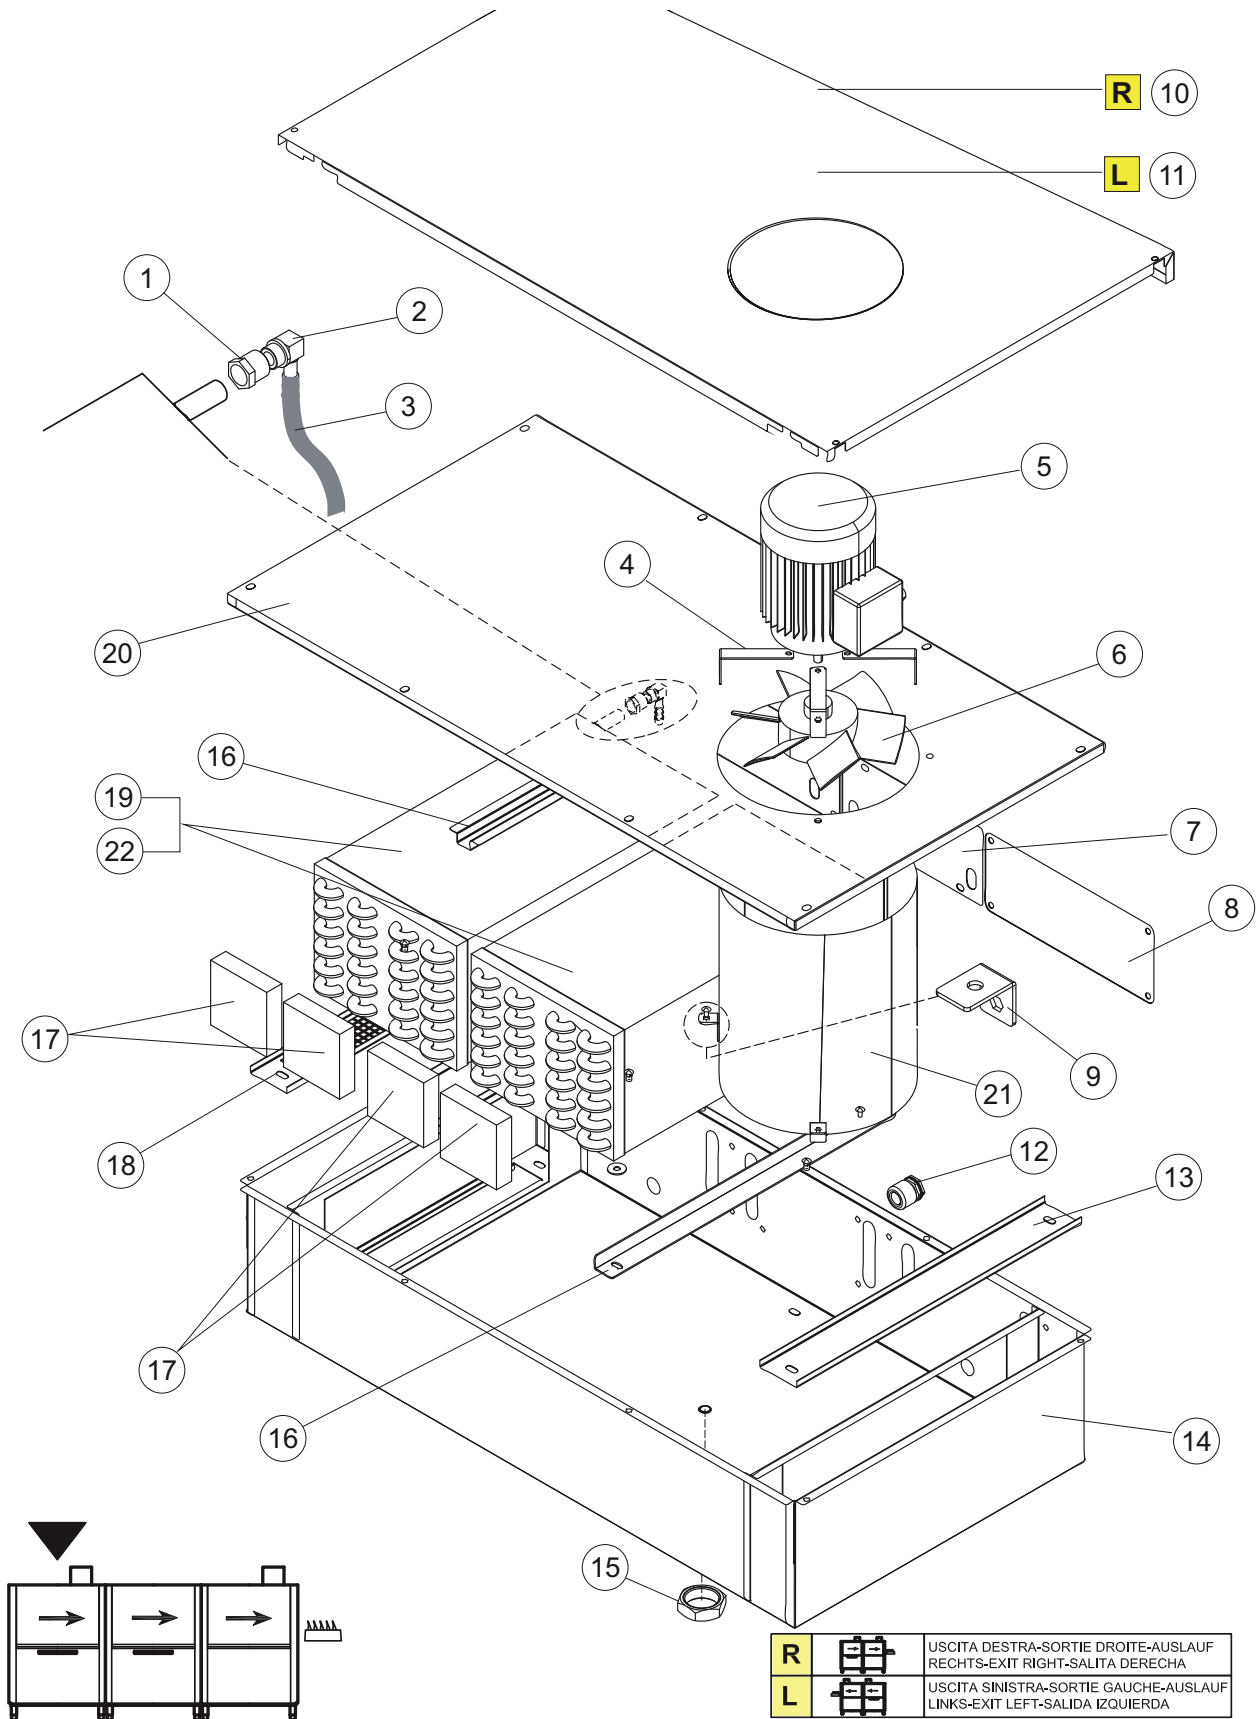

XT 270
2022_01
12

XT 270
2022_01
12

Pozice	Název	Kód
1	BRASS CONNECTION 1/2X12 302UFL	75813
2	UNION, RUB.-HOLD., BEND 1/2 M HOLE 12 BR	DZR667
3	RUBBER PIPE 12X19,5	143010
4	SUPPORT BRACKET	75365
5	MOTOR 180W 4POLES 230/400V 50HZ IP55	65690
6	ELECTRIC MOTOR FAN	927243
7	BRACKET	65489
8	PLUG	75439
9	BOILER BRACKET	75366
10	TOP PANEL HEAT RECOVERY MODULE RIGHT EXIT	65164
11	TOP PANEL HEAT RECOVERY MODULE LEFT EXIT	65163
12	CABLE GLAND	929103
13	PLUG	77104
14	CARTON BOX	65488
15	NUT	75321
16	BATTERY MOUNTING BRACKET	75434
17	ADHESIVE PLUG	41042
18	BATTERY FILTER	75386
19	BATTERY FOR TOWING	77109
20	COVER	65487
21	CHIMNEY VENT GOLD 80	75368
22	STAINLESS STEEL BATTERY	77108