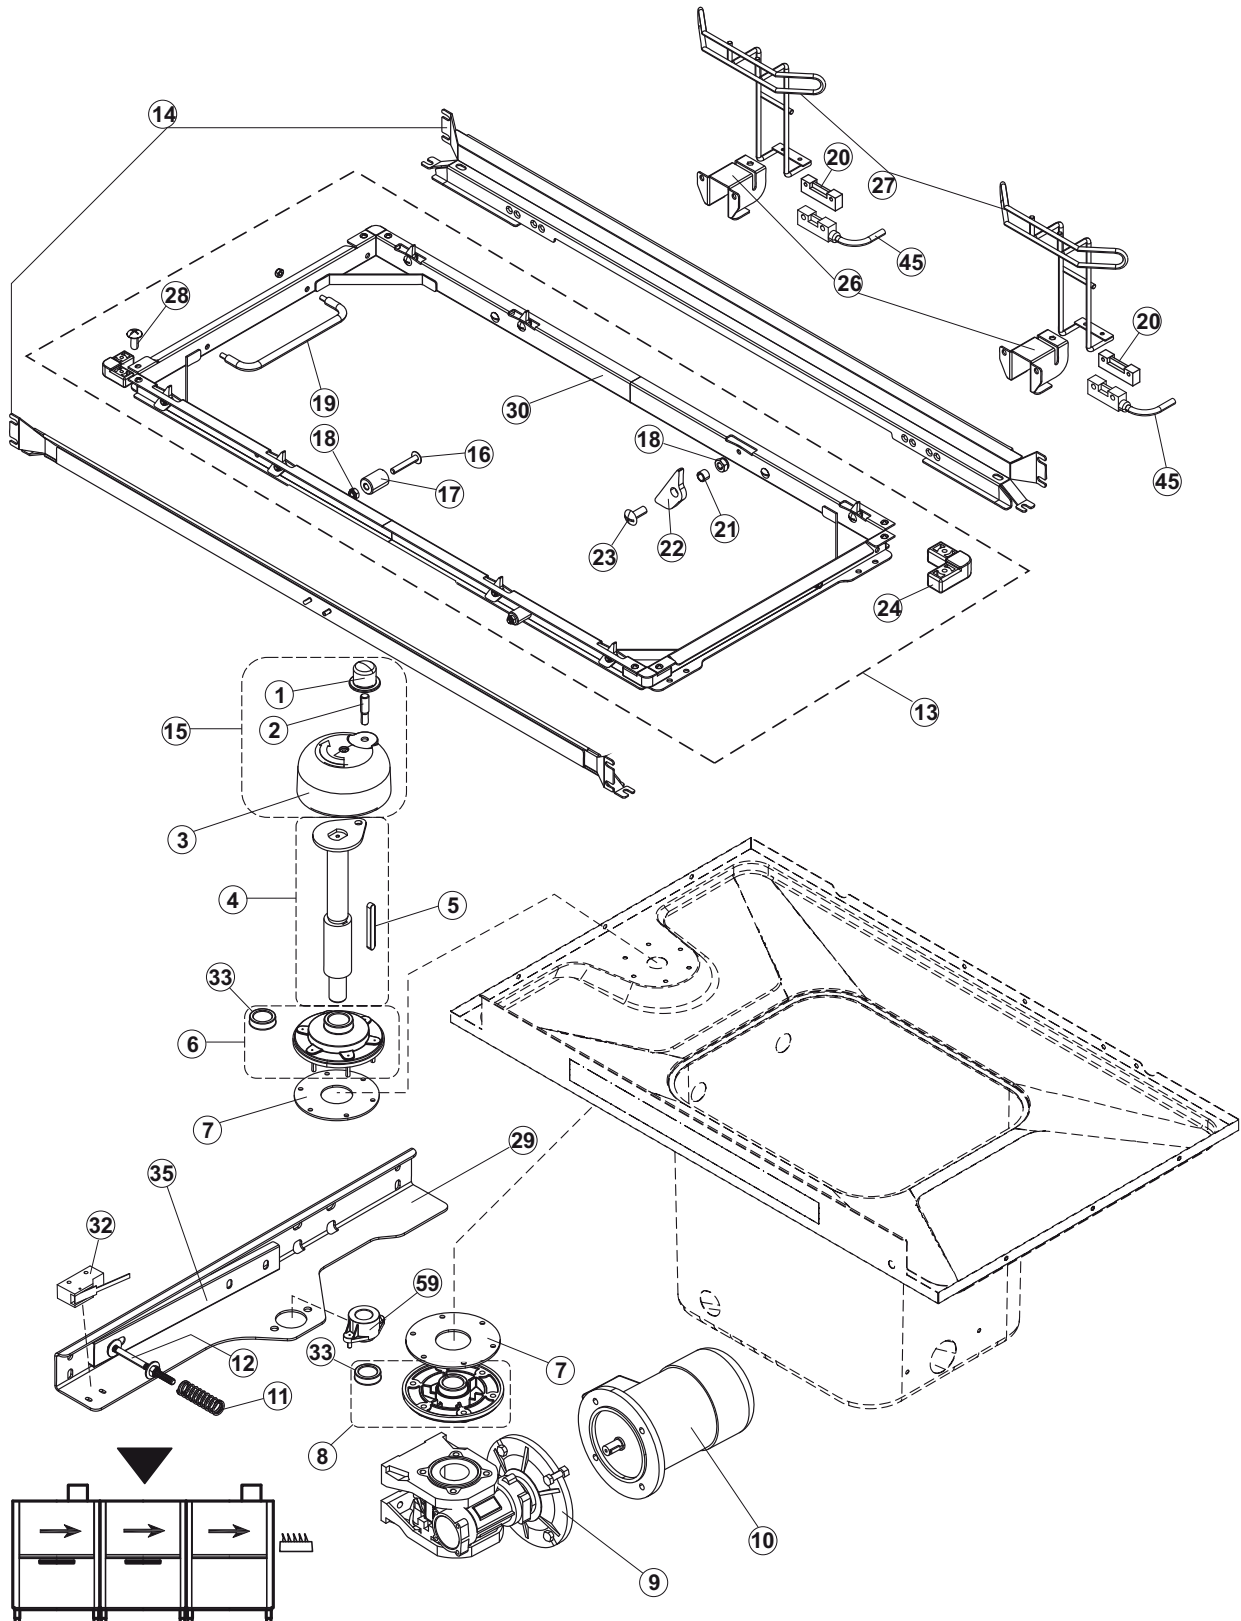

XT 270
2022_01
9

Pozice	Název	Kód
1	WASHER	75058
2	PIVOT	75234
3	SPLASH PROTECTION	75649
4	GEAR SHAFT CONVEYOR	65235
5	GEARED MOTOR KEY	65235C
6	UPPER FLANGE SHAFT CONVEYOR	K75141
7	GASKET	75168
8	LOWER BUSH & SEAL	K75057
9	GEARMOTOR SWO50PA MEC71B5	65920
10	MOTOR 180W MEC71 B5 - 8 POLES V230/400	65928
11	SPRING	CMT13
12	SCREW	60354
13	RACK CONVEYOR	75869
14	RACK SLIDE RACKCONVEYOR	K65024
15	KIT PROTECTIVE PLATE OF SPLASHING WATER	K75649
16	SCREW	75310
17	BUFFER FOR DRIVE STOP	75076
18	NUT SELF-LOCK	CDI206AU
19	RACK CONVEYOR HANDLE	75073
20	MAGNET FOR HOOD MICROSWITCH	927088
21	BUSH	75077
22	RACK CONVEYOR COG	75071
23	SCREW, INOX SPEC.6MAX16 T.1/2 T. POELIER	CVI172
24	SLED CART TOWING	75075
25	CONVEYOR GUIDE	65022
26	BRACKET ECONOMIZER	75110
27	OPERATED RINSING LEVER	75095
28	STAINLESS STEEL SCREW 4MAX10 TBCR-SP	486169
29	BRACKET CONVEYOR MOTOR	65217
30	TOWING RACK	75868
32	MICROSWITCH	927246
33	SEAL RING MIM 30X40X7 (MIM 30407)	927095
35	SUPPORT BRACKET	75218
45	MAGNETIC DOOR SWITCH	80871
59	BOTTOM FLANGE SHAFT CONVEYOR	75142