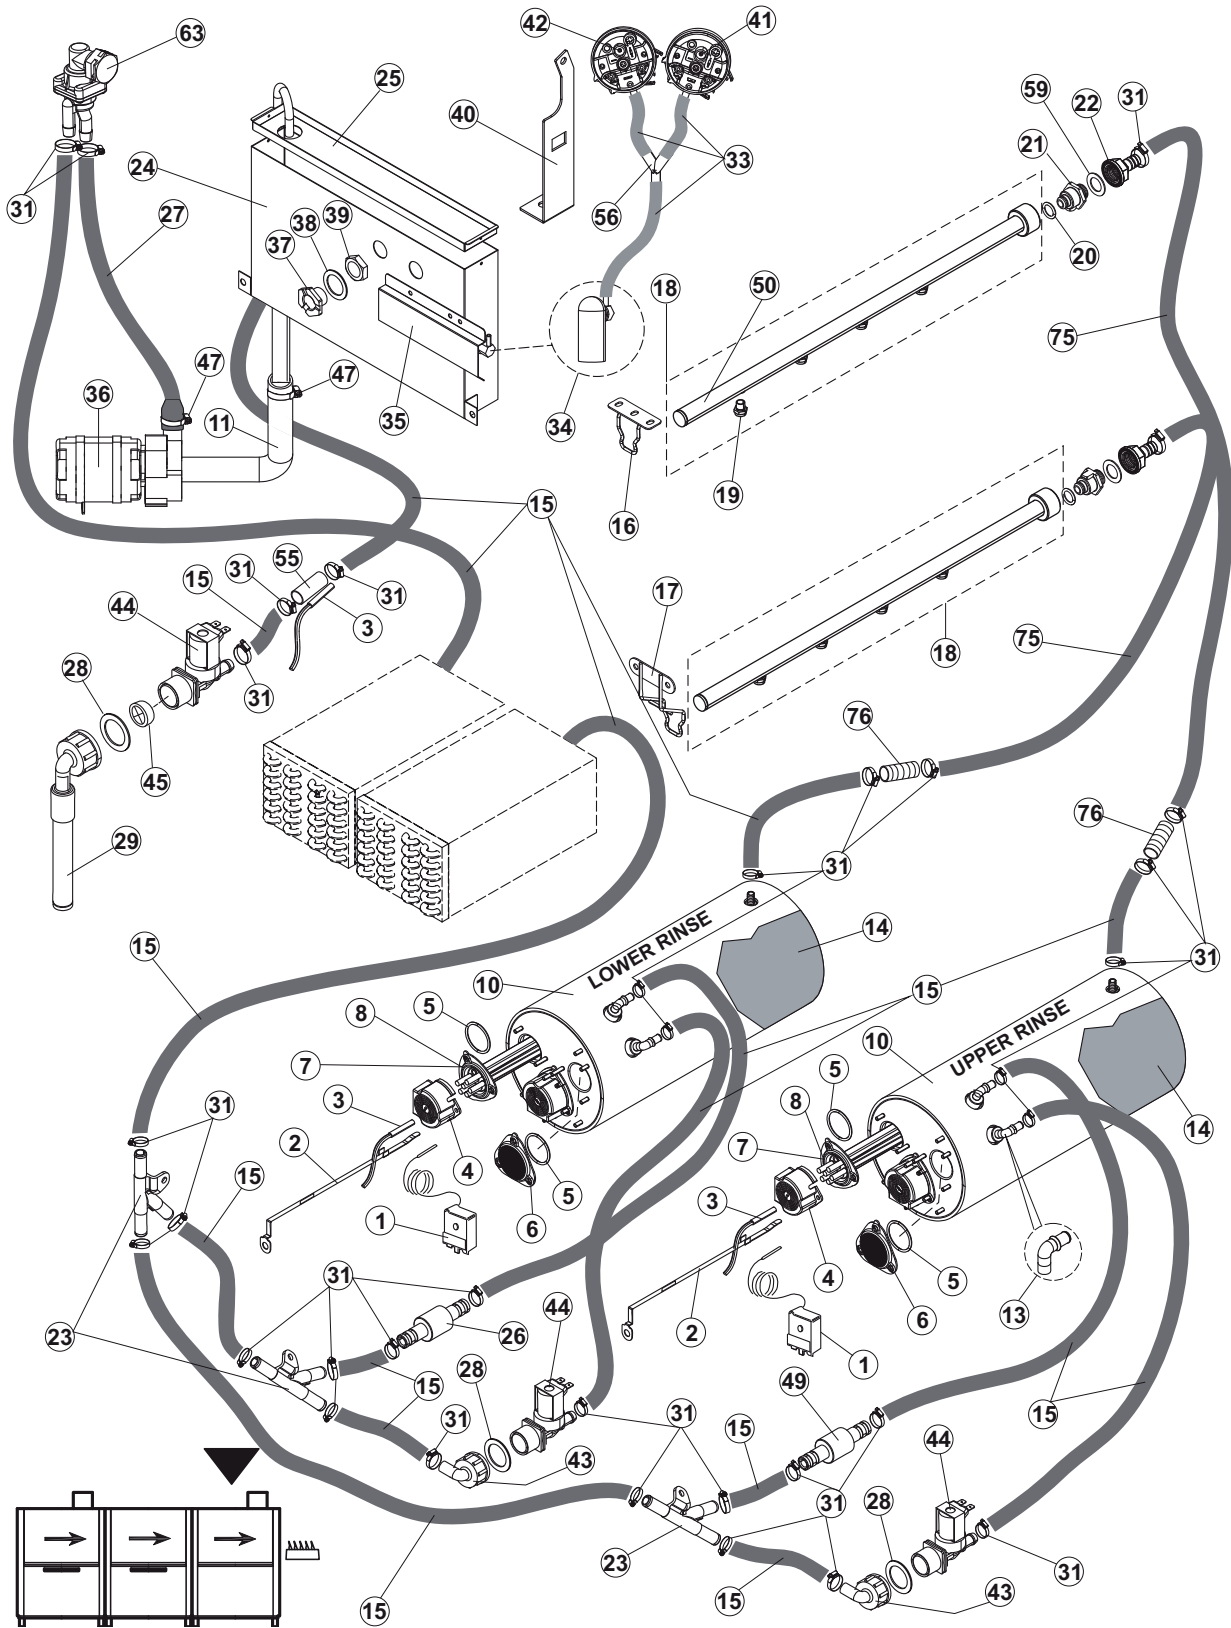

XT 270
2022_01
8

Pozice	Název	Kód
1	THERMOSTAT	927057
2	PROBE HOLDER	69871
3	TEMPERATURE PROBE	231016
4	BOILER HEATING ELEMENT PROTECTION	69870
5	O-RING	456002
6	CLOSED FLANGE CAP (170880543)	926053
7	HEATING ELEMENT 6KW	230083C
8	KIT HEATING ELEMENTS 8KW	230020C
10	BOILER	65700
11	INLET HOSE	65595
13	PIPE FITTING	65018
14	COVER INSULATION	65245
15	RUBBER PIPE 12X19,5	143010
16	BRACKET	65582
17	SUPPORT BRACKET RINSE ARM	65588
18	COMPLETE RINSE ARM	65836
19	STAINLESS STEEL RINSE SPRAY NOZZLE	65951
20	O-RING 2050 12.42X1.78 EPDM 70SH A	65727
21	INTERNAL RINSE PIPE FITTING AISI303	65883
22	PIPE FITTING	66945
23	JUNCTION Y	143268
24	BREAK TANK	65395
25	COVER	65390
26	FLOW REDUCER	65603
27	RINSE DELIVERY TUBE (CRP)	41525
28	GASKET	437041
29	INLET HOSE	143277
31	HOSE CLAMP	927322
33	PIPE	143131
34	AIR TRAP, ASSY	984005
35	SPLASH PROTECTION	41059
36	ELECTROPUMP	77047
37	RING NUT	429036
38	PACKING FOR DRAIN UNIT RING NUT	437025
39	NUT - CHROMIUM PLATED	CDO134CR
40	BRACKET FOR PRESSURE SWITCH	75621
41	PRESSURE SWITCH	65812
42	PRESSURE SWITCH	65811
43	PIPE CONNECTION	927326
44	SOLENOID VALVE	240016
45	FLOW REDUCER	75976
47	CLAMP, TORRO W1 32-50/9-7	CFS32
49	FLOW REDUCER	65604