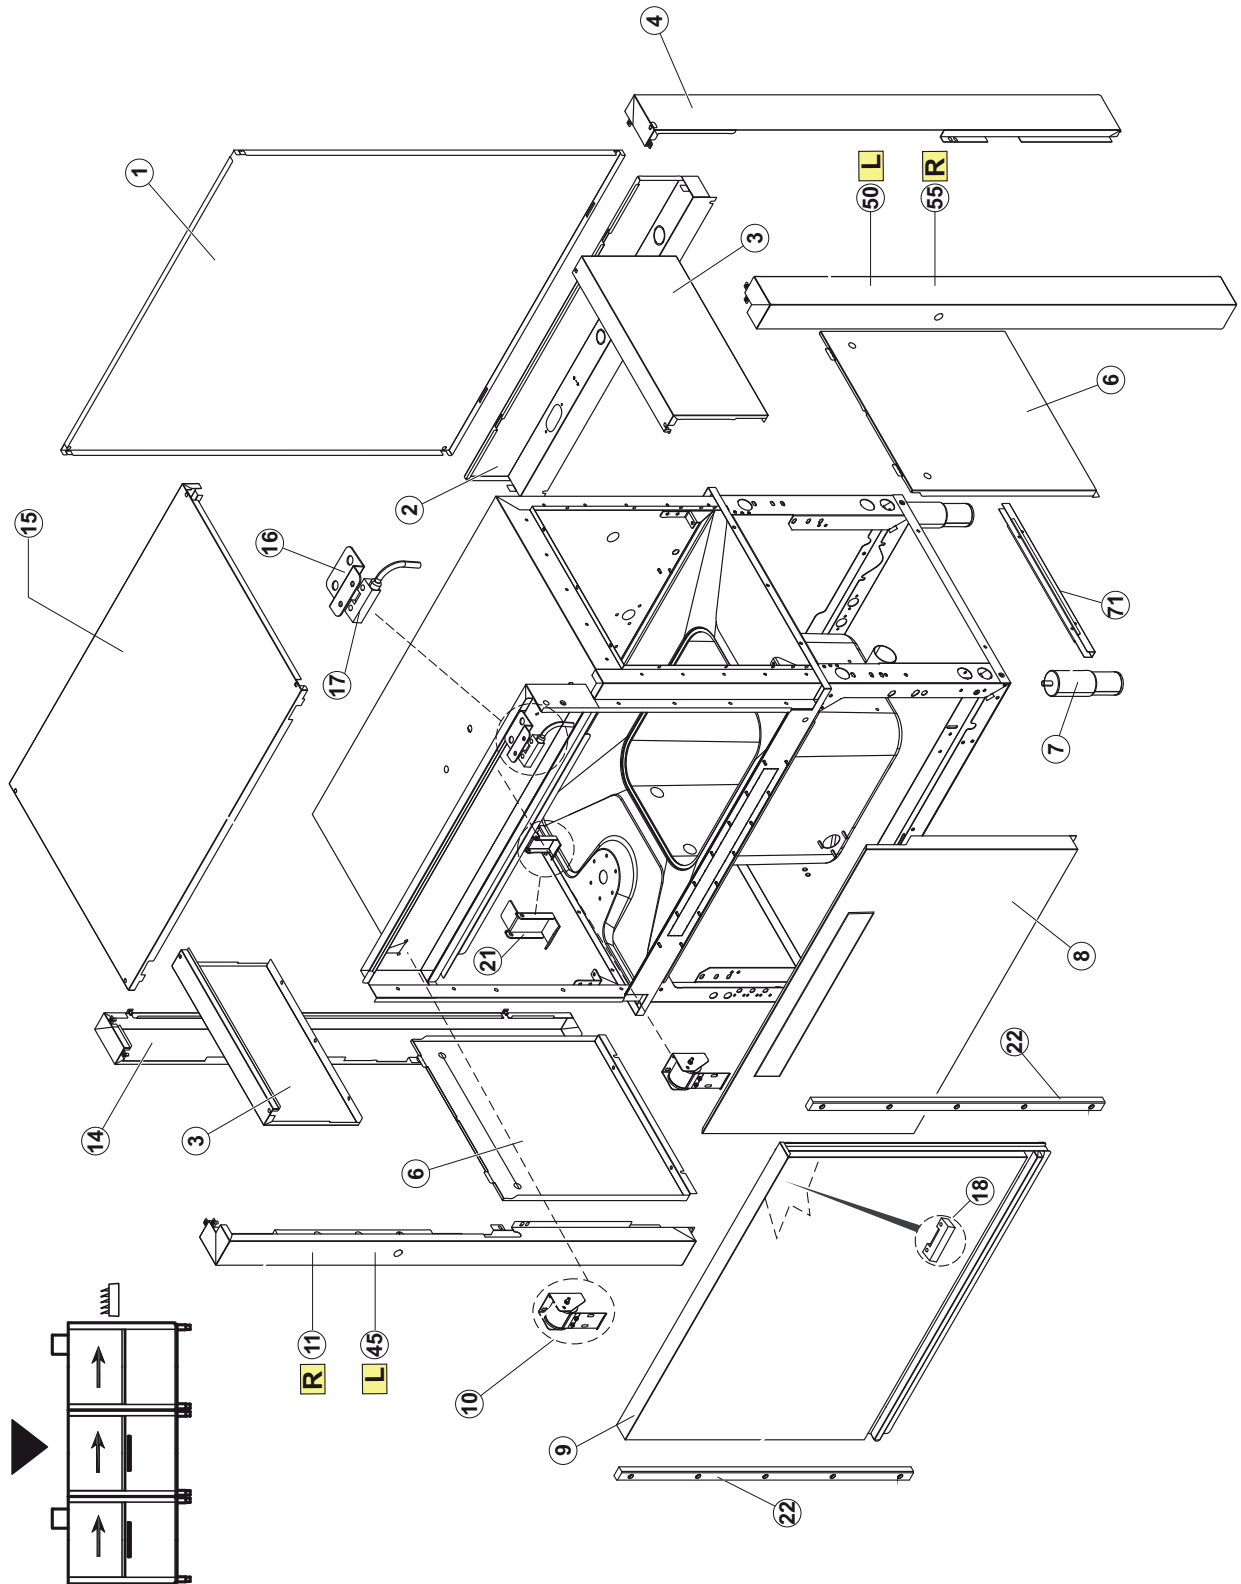

XT 270
2022_01
3

Pozice	Název	Kód
1	BACK PANEL	65244
2	BACK PANEL	65080
3	FRONT PANEL	65035
4	CORNER REAR RIGHT PANEL	65258
6	SIDE PANEL	65054
7	FOOT	73100
8	FRONT PANEL	65287
9	KIT DOOR WASH UNIT	K65282
10	DOOR SPRING KIT	65654
11	CORNER FRONT RIGHT PANEL	65338
14	CORNER REAR LEFT PANEL	65259
15	TOP PANEL	65050
16	BRACKET	65256
17	MAGNETIC DOOR SWITCH	80871
18	MAGNET FOR GOOD MICROSWITCH	927088
21	DOOR SAFETY HOOK FOR RACK-CONVEYOR	75064
22	SLIDES CONVEYOR DOOR	75647
45	CORNER FRONT RIGHT PANEL	65338C-PULS
50	SUPPORTING UPRIGHT	65337
55	SUPPORTING UPRIGHT	65337C-PULS
71	BOTTOM STEEL BAR	77527