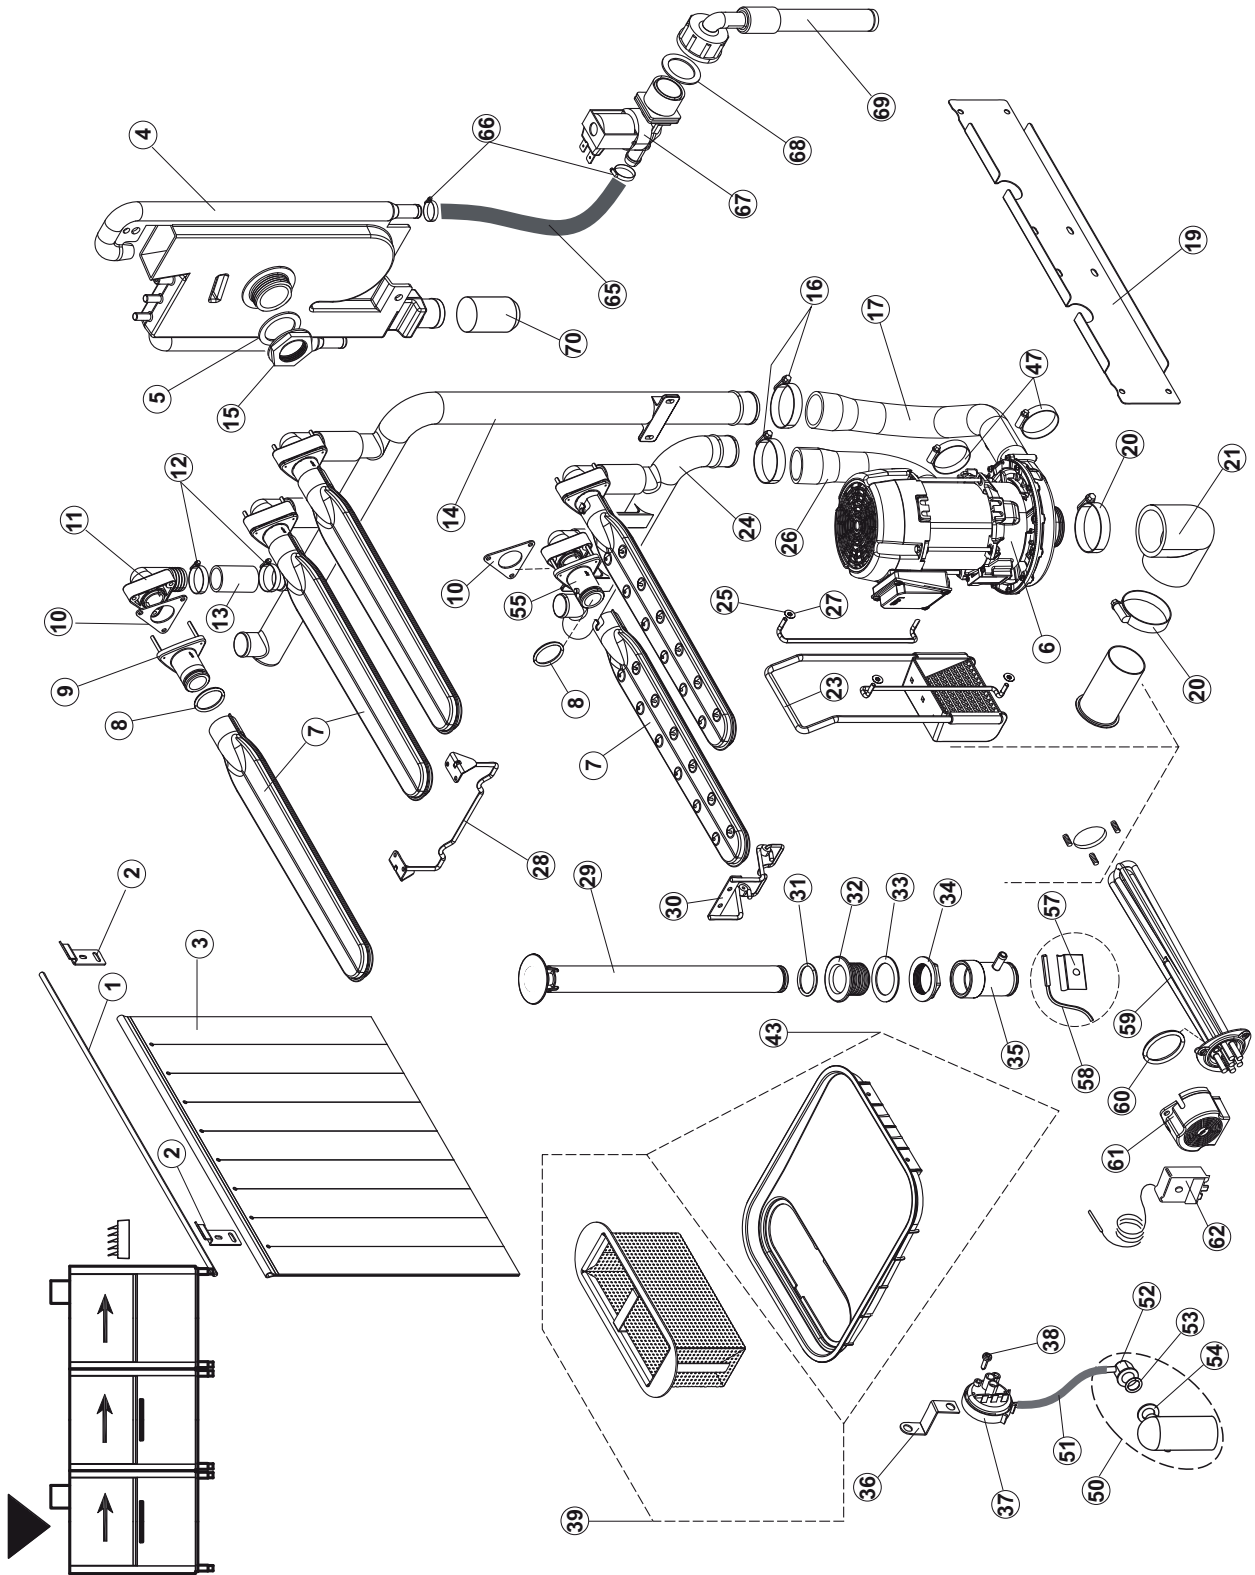

XT 270  
2022\_01  
2

Pozice	Název	Kód
1	CURTAIN SUPPORT FOR RACK-CONVEYOR	75124
2	SUPPORT BRACKET	65128
3	CURTAIN	65210
4	PRE-WASH BREAK TANK	65721
5	GASKET	437104
6	WASHPUMP	65600
7	COMPLETE WASH ARM	65265
8	O-RING	CGR4131NT
9	CONNECTING ARM	75645
10	GASKET	437050
11	PIPE FITTING	75155
12	CLAMP, TORRO W1 32-50/9-7	CFS32
13	DELIVERY WASH HOSE	75154
14	PIPE	65177
15	NUT	417125
16	CLAMP, TORRO W1/W2B 50-70/12	CFS2
17	PIPE	65624
19	BRACKET	65330
20	CLAMP, HOSE-TYPE TORRO W2B 60-80/12	CFS3
21	PIPE ELBOW	926056
23	PUMP ASPIRATION FILTER	75661
24	PIPE + PARZ.77018	K65176
25	APIRATION FILTER SLIDE	42092
26	PIPE	65623
27	WASHER	472061
28	BRACKET	65294
29	OVERFLOW PIPE	75864
30	SUPPORT BRACKET WASH ARM	65212
31	O-RING	CGR4131NT
32	DRAIN CONNECTION	75871
33	GASKET	75873
34	NUT WASTE DRAIN	75872
35	DRAIN FITTING (PLASTIC)	75639
36	BRACKET PRESSURE SWITCH	DAS20206
37	PRESSURE SWITCH	926049
38	SCREW	CVZ4
39	FILTER	66491
43	TANK FLAT STAIN.STEEL FILTER	65200
47	HOSE CLAMP	CFS1A
50	AIR TRAP, ASSY	984005
51	LINEN RUBBER POPE 5X12 - BLACK	143005
52	AIR TRAP CONNECTION OF PRESSURE SWITCH	468029