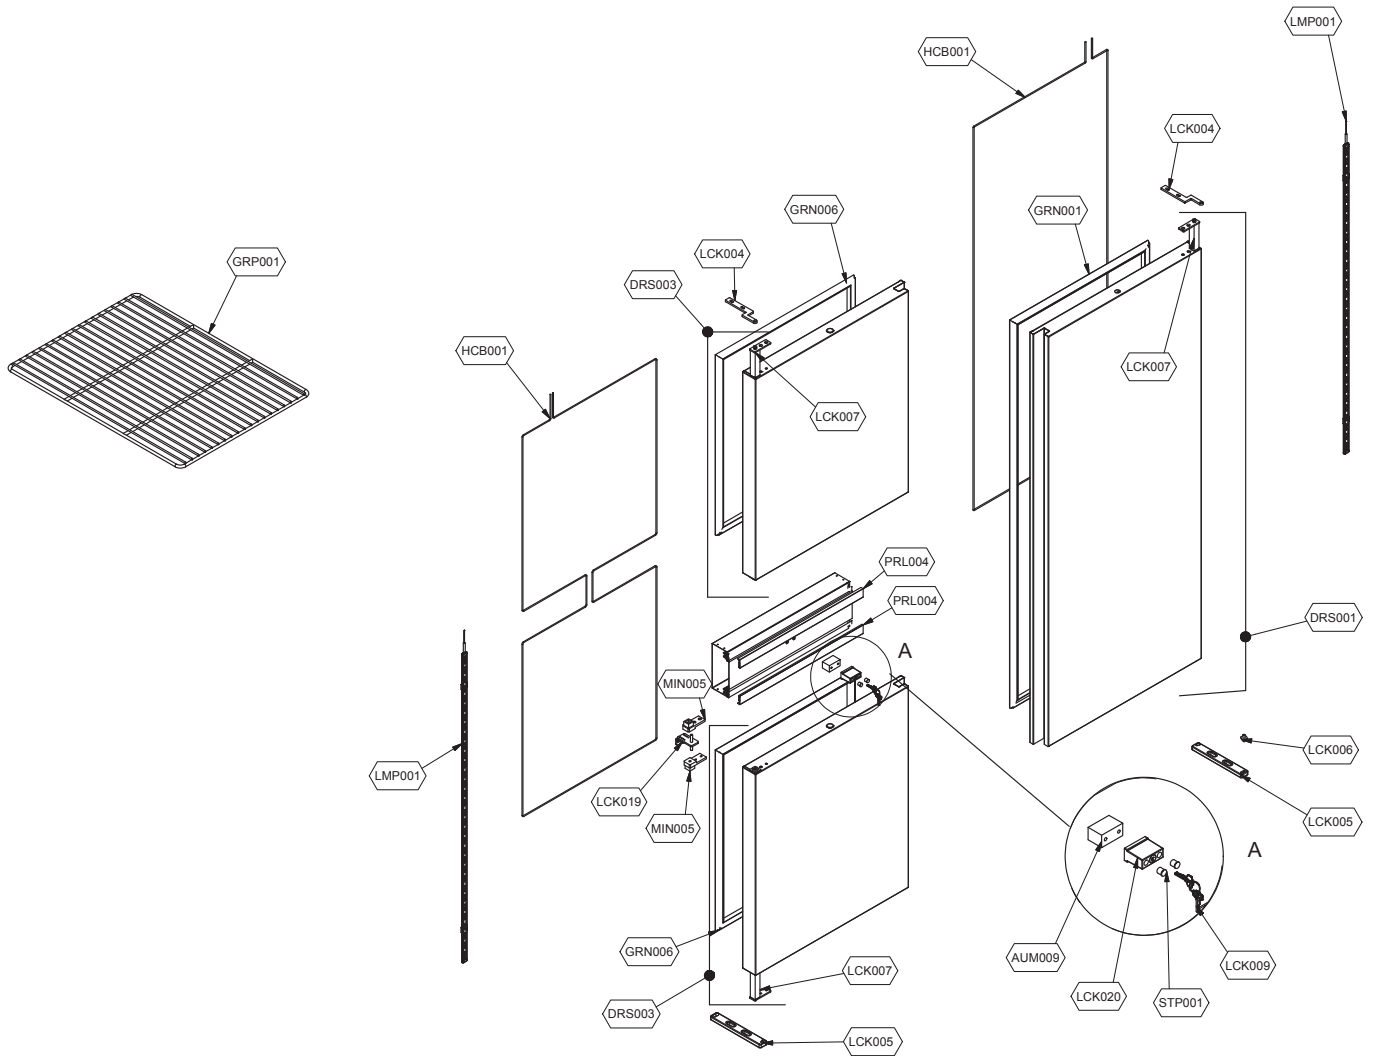

ENF 700
2019_05